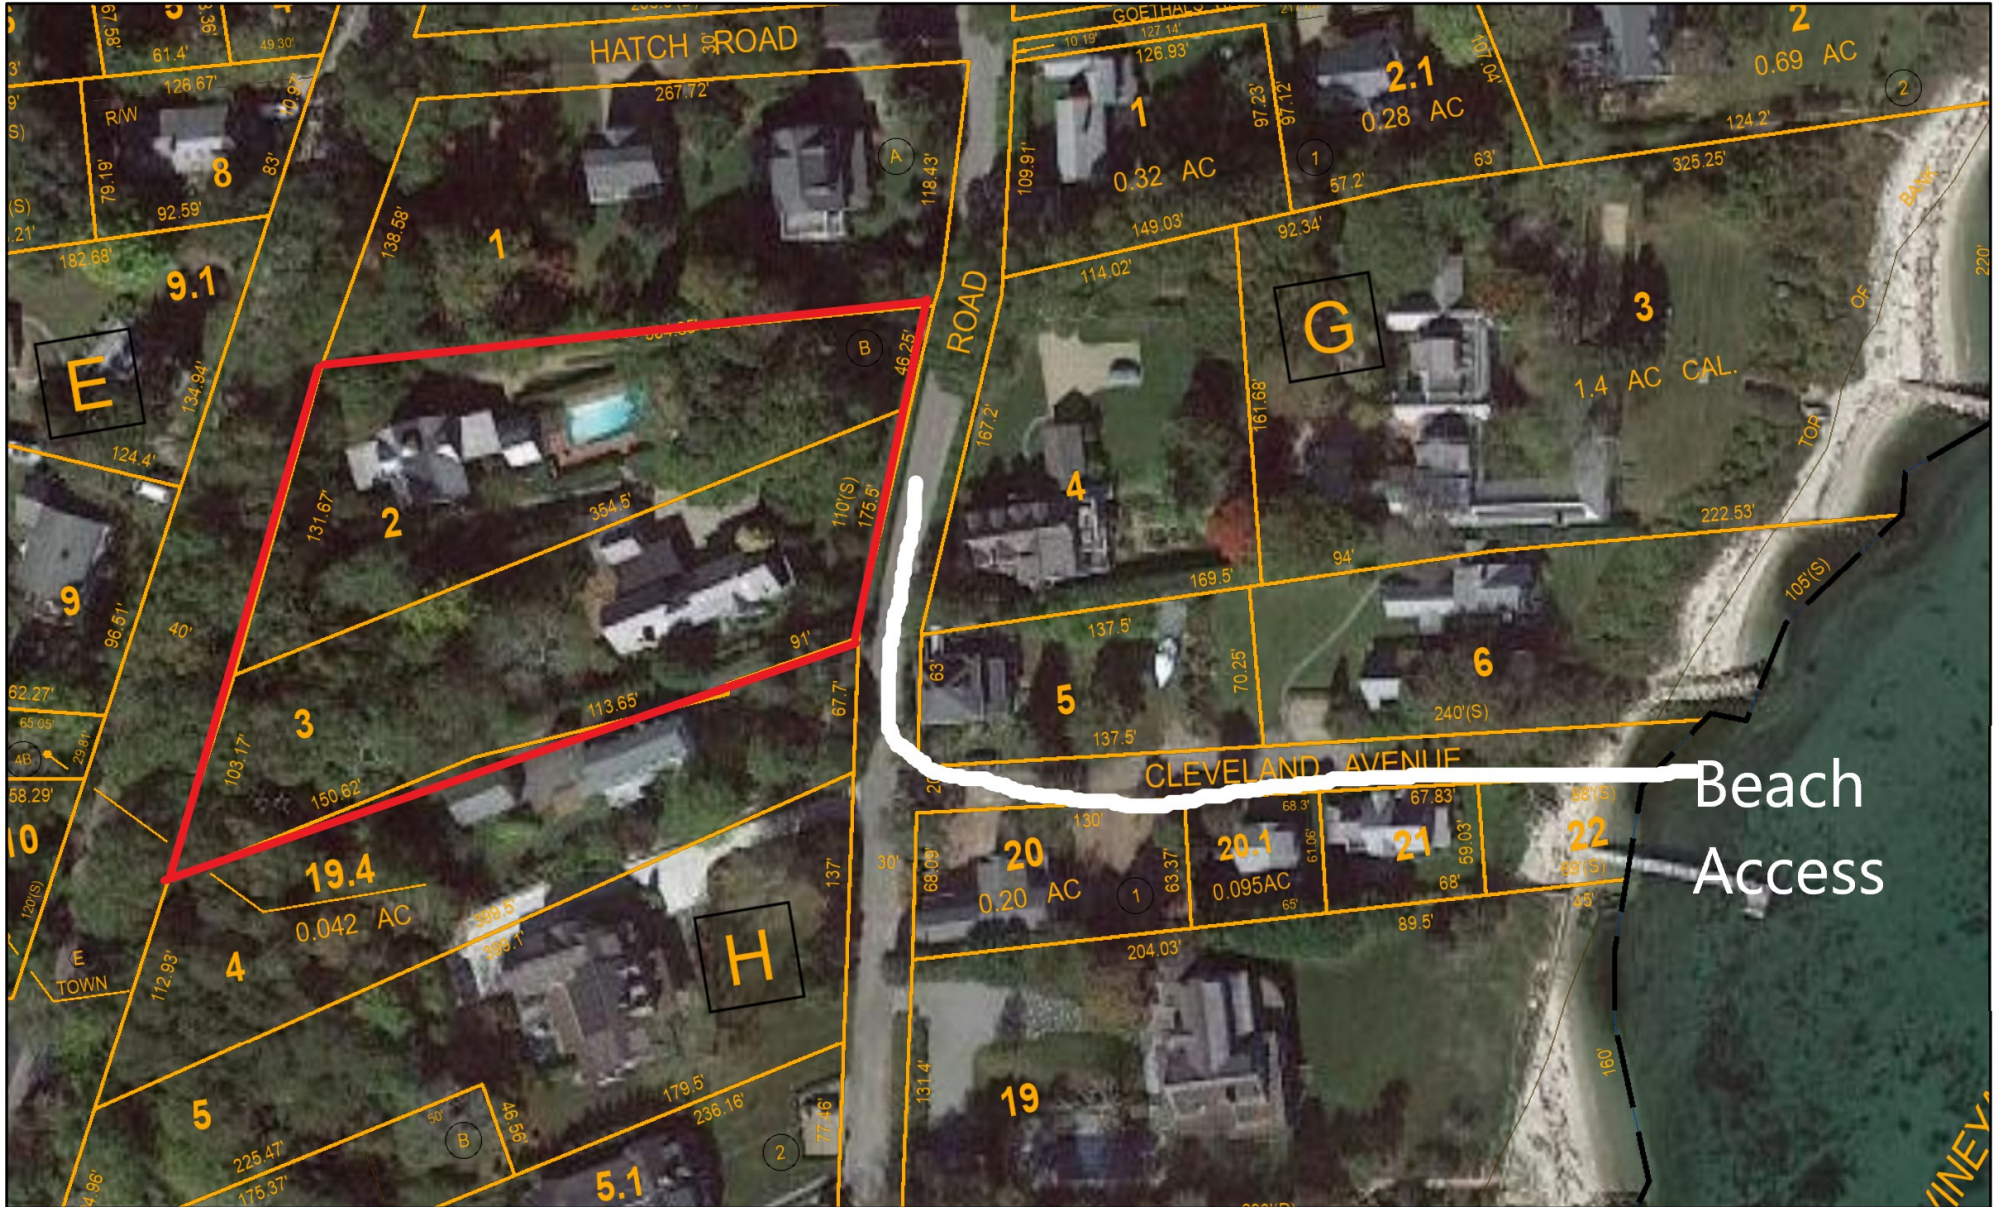

47 and 31 Hatch Road

Tisbury, MA

July 11, 2022

1 inch = 95 Feet

www.cai-tech.com

Data shown on this map is provided for planning and informational purposes only. The municipality and CAI Technologies are not responsible for any use for other purposes or misuse or misrepresentation of this map.