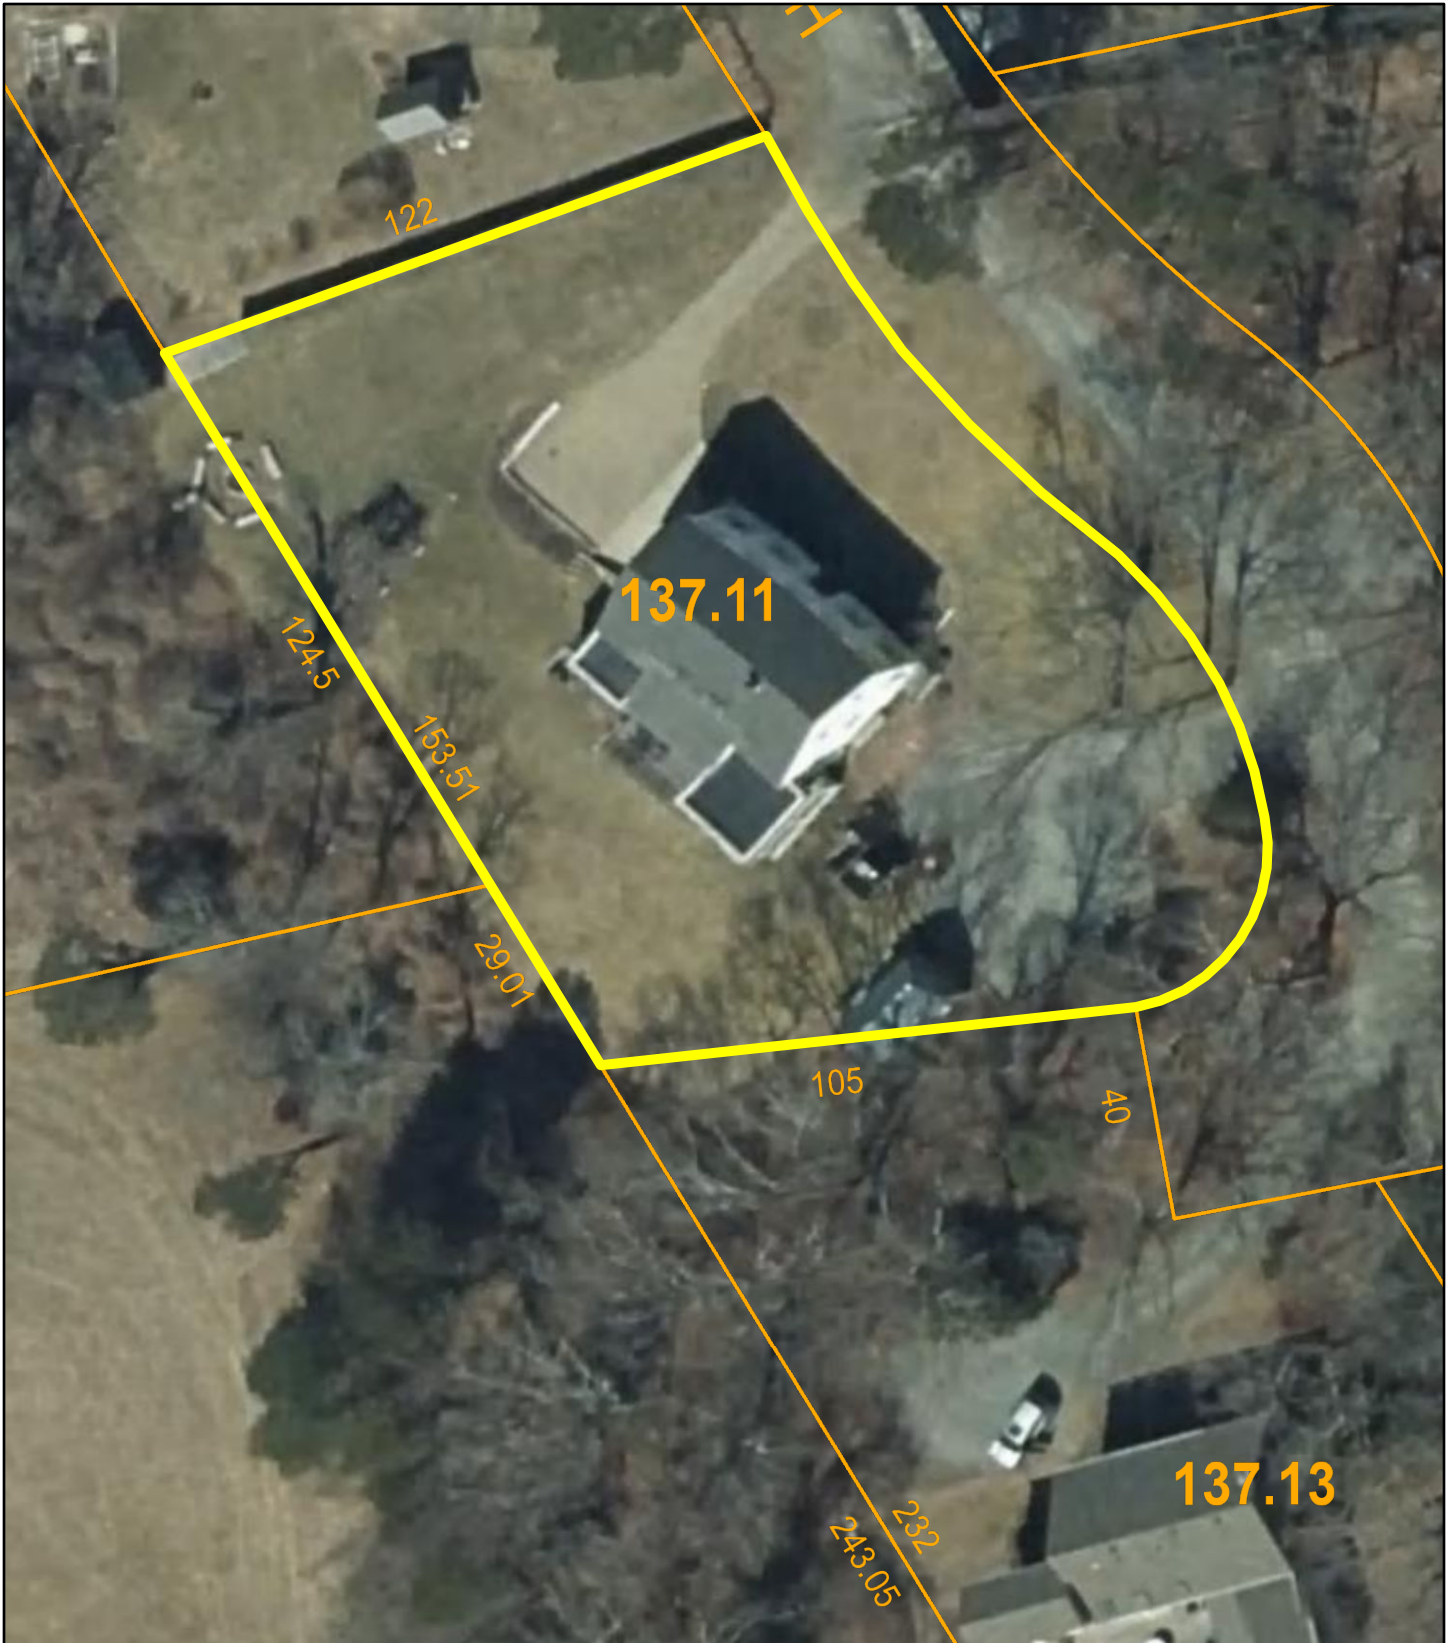

Edgartown, MA

1 inch = 36 Feet

www.cai-tech.com

March 16, 2024

Data shown on the online GIS site for Edgartown is provided by CAI Technologies. The data is provided for planning and informational purposes only. The Town and CAI Technologies are not responsible for any use for other purposes or misuse or misrepresentation of maps created from this website. Users should note that map data is for