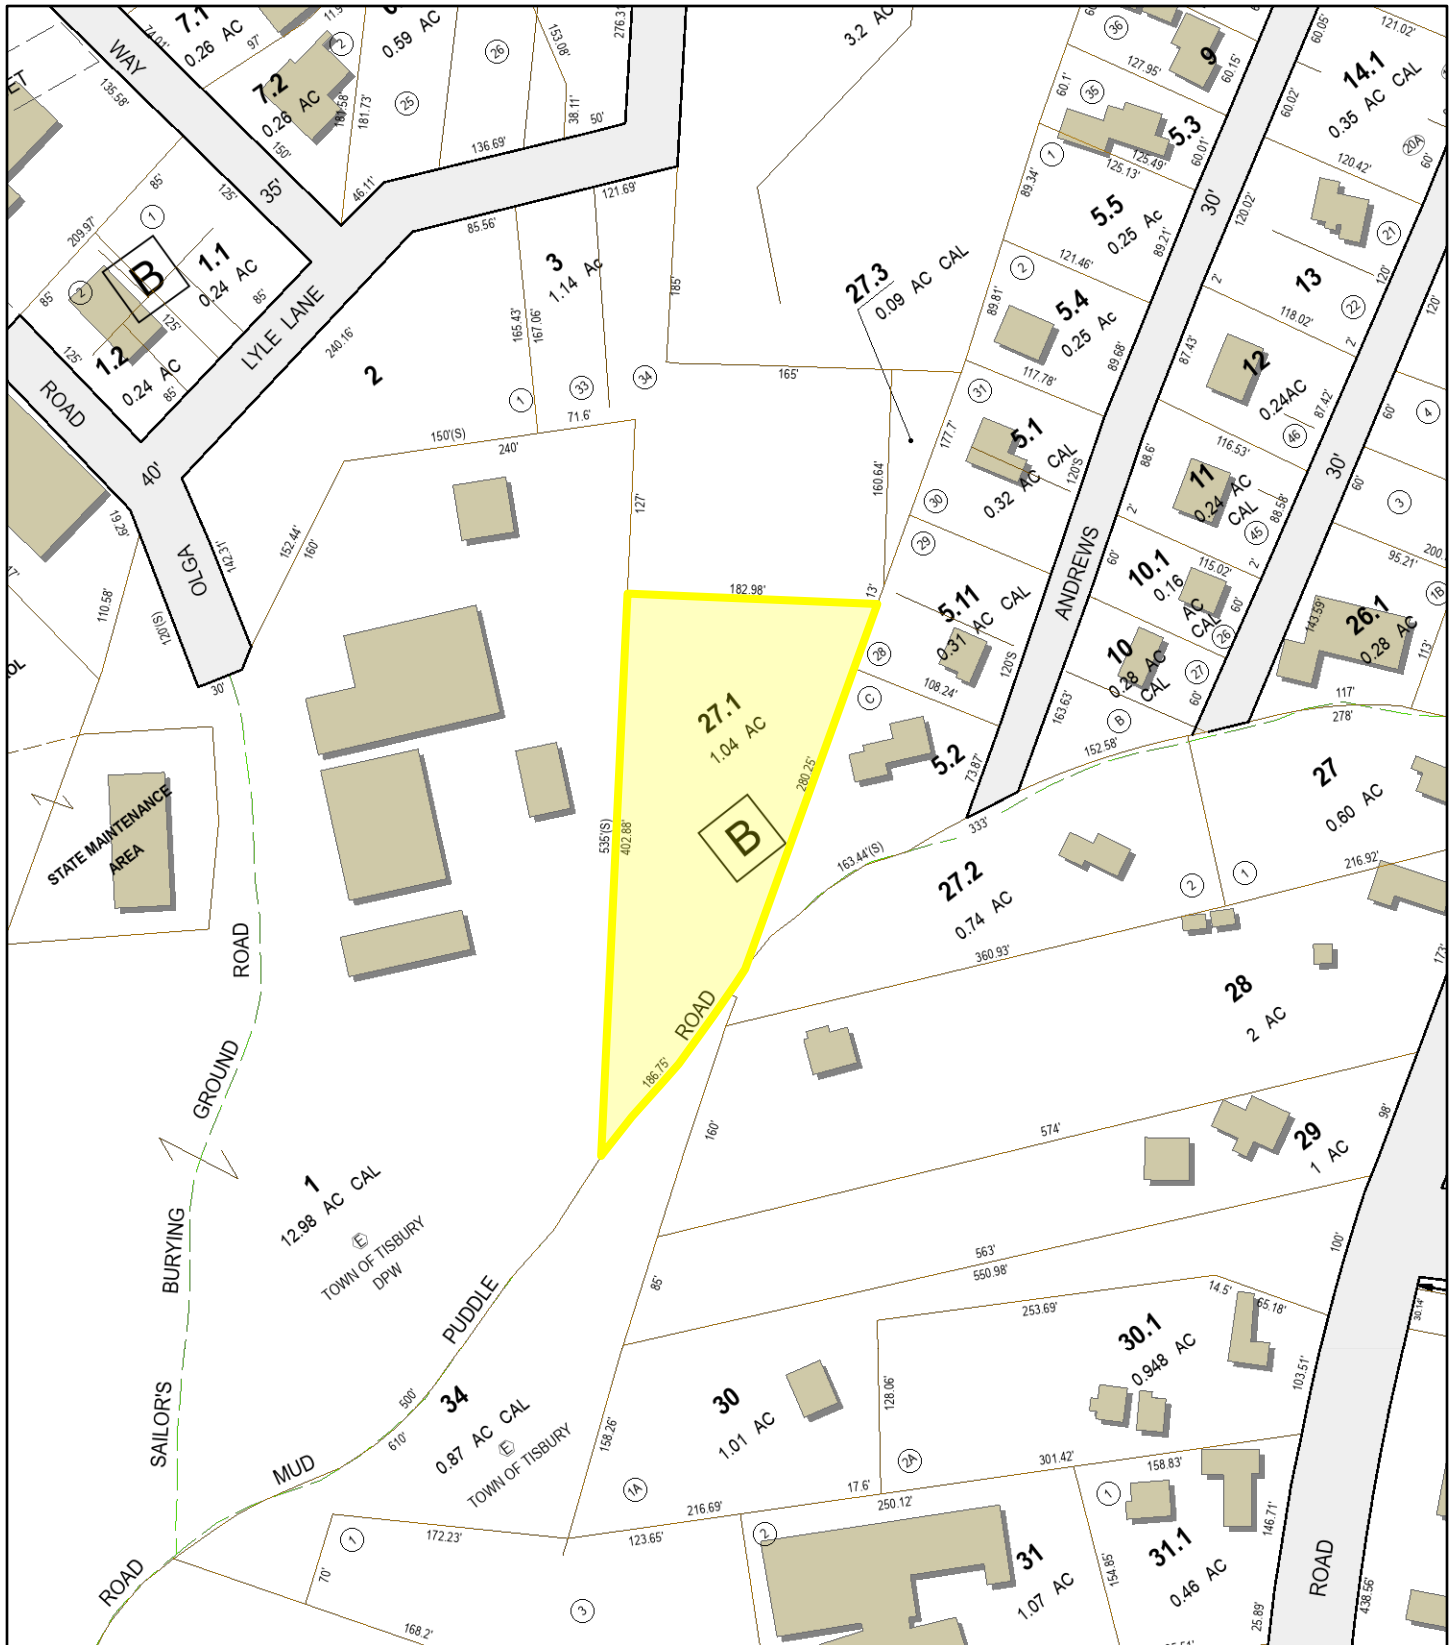

Tisbury, MA

1 inch = 141 Feet

www.cai-tech.com

February 15, 2024

Data shown on this map is provided for planning and informational purposes only. The municipality and CAI Technologies are not responsible for any use for other purposes or misuse or misrepresentation of this map.