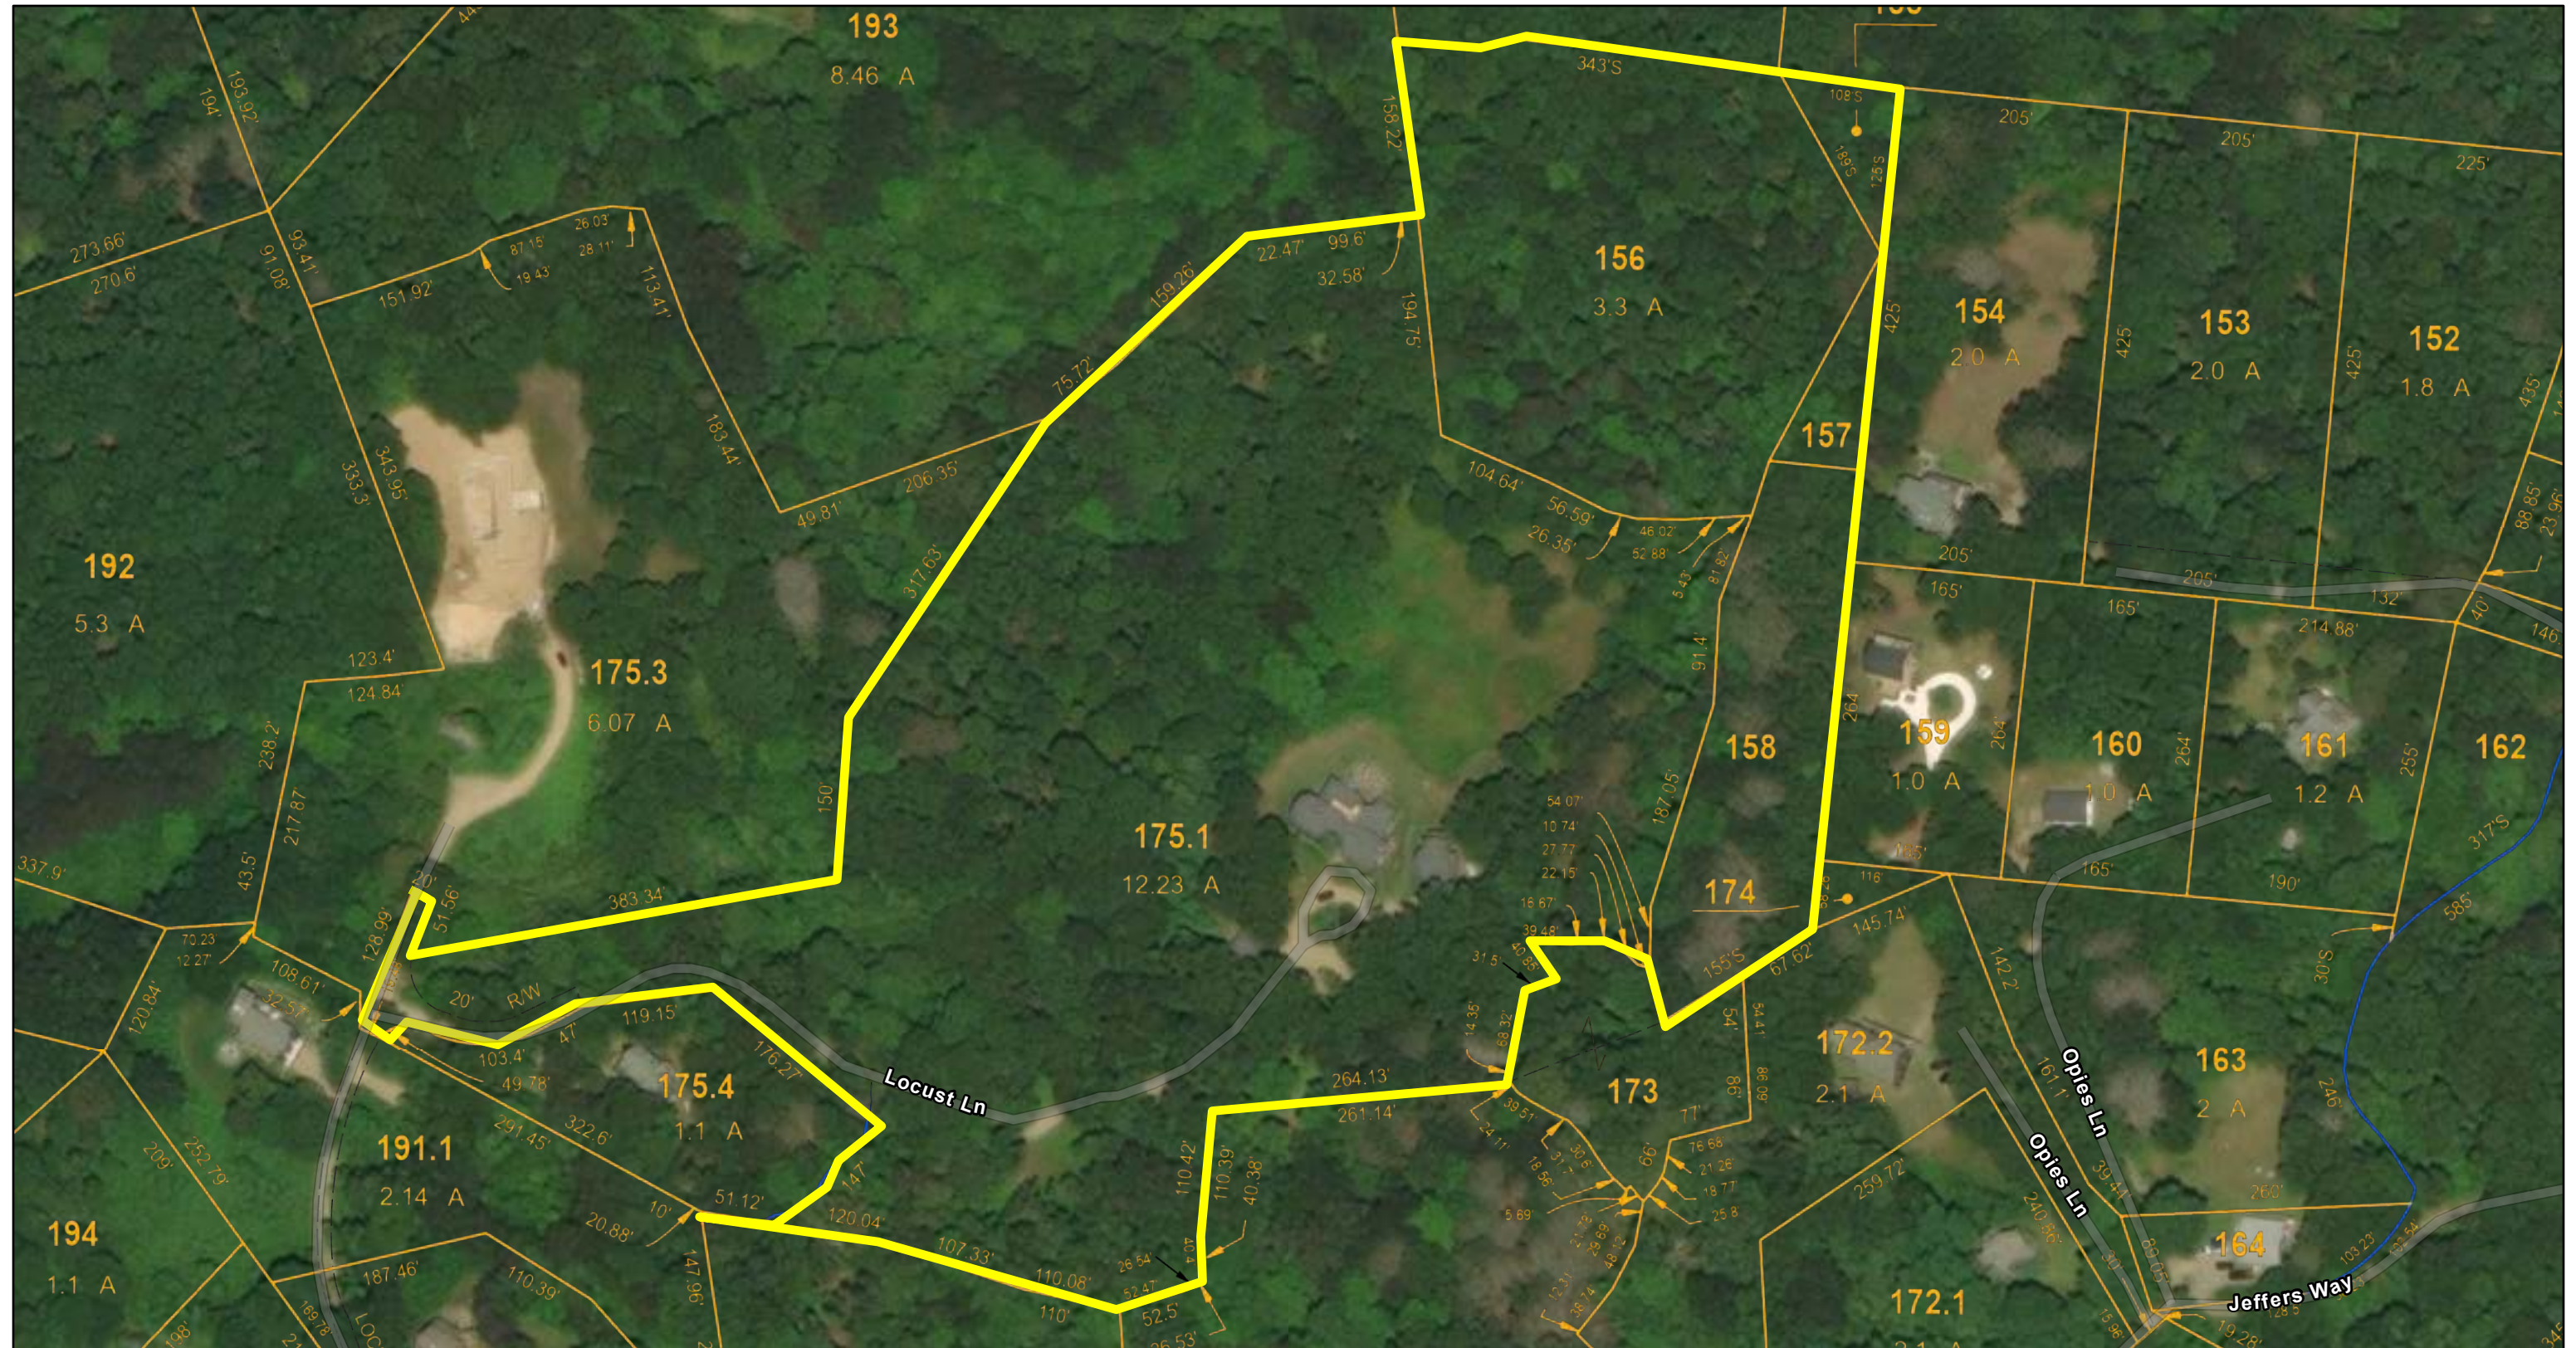

# 19 Locust Lane

Town of Aquinnah, MA

May 28, 2026

1 inch = 142 Feet

www.cai-tech.com

Data shown on this map is provided for planning and informational purposes only. The municipality and CAI Technologies are not responsible for any use for other purposes or misuse or misrepresentation of this map.