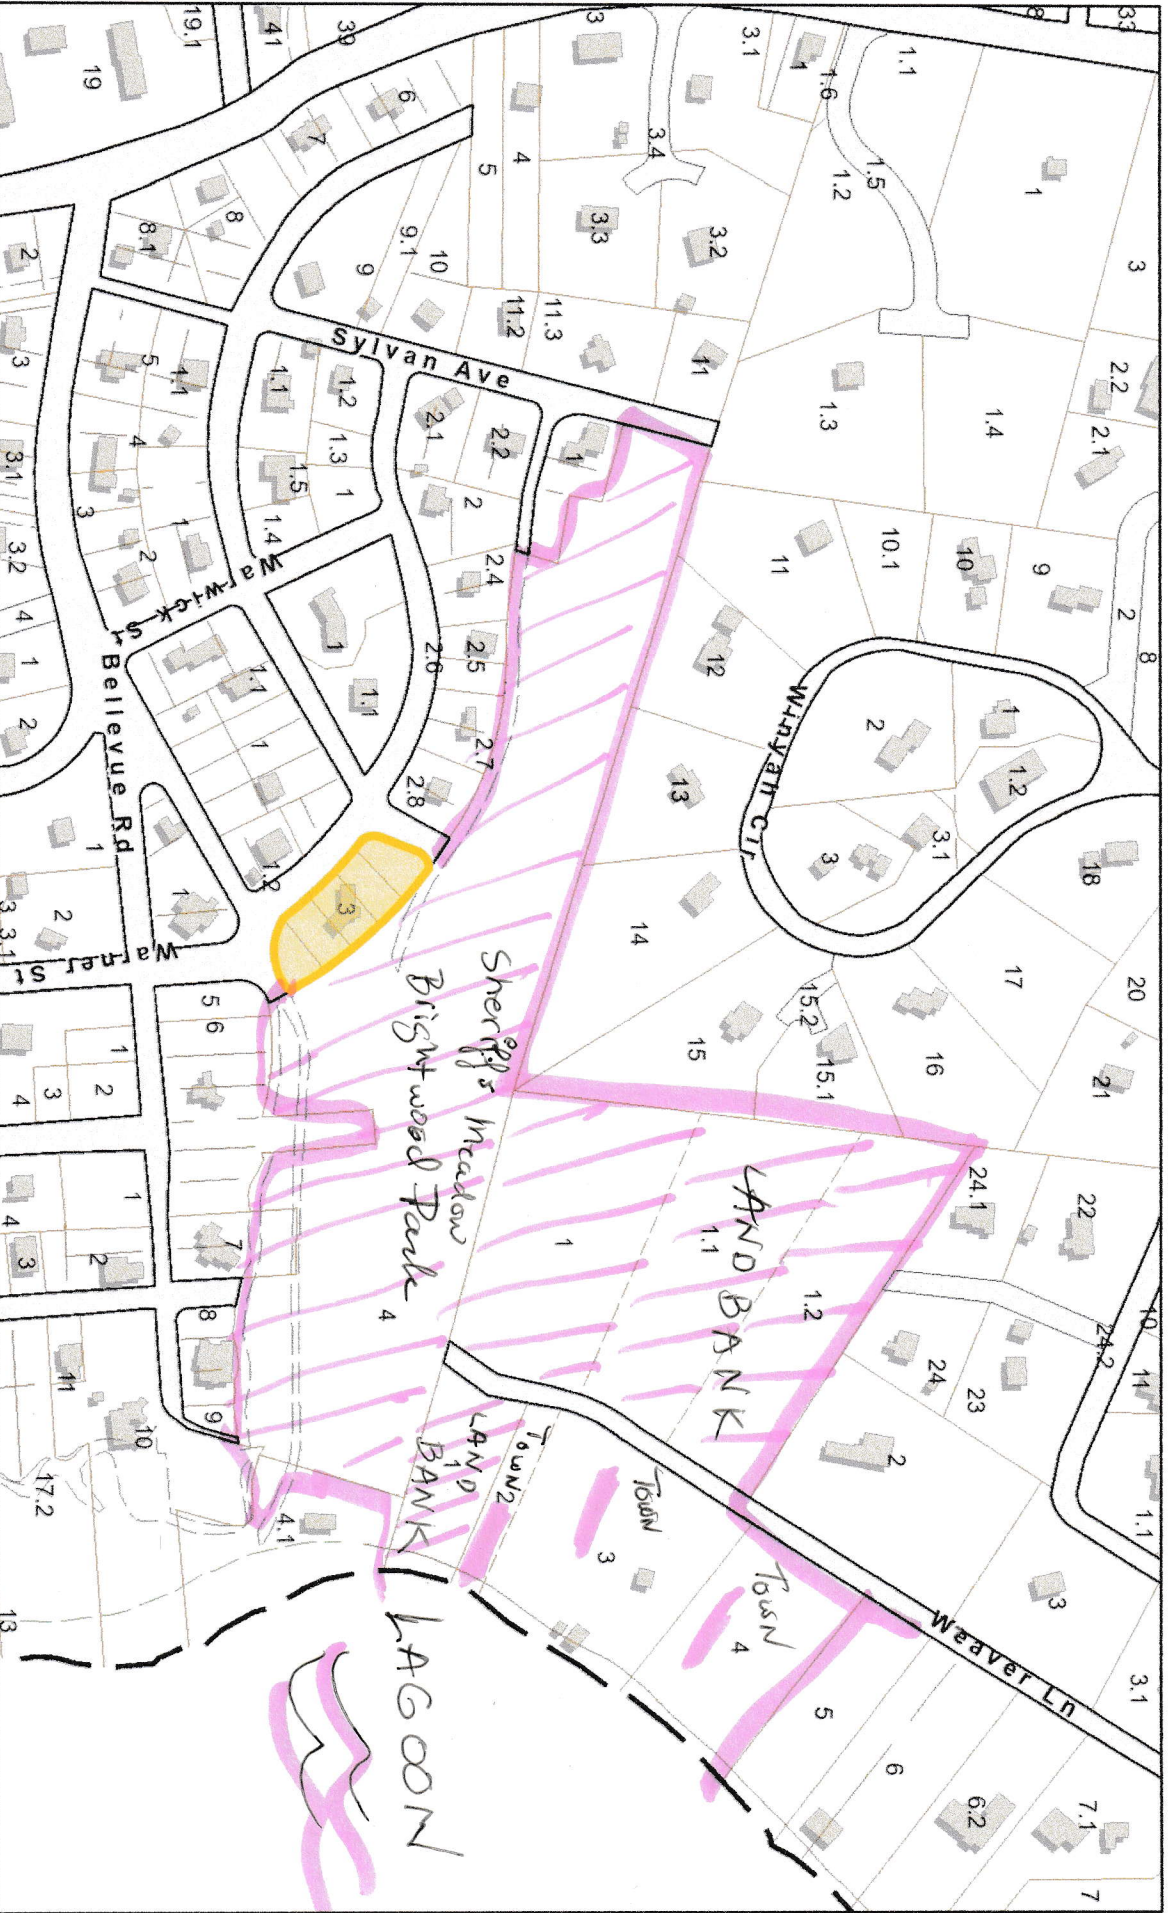

December 21, 2023

Tisbury, MA

1 inch = 282 Feet

www.cai-tech.com

Data shown on this map is provided for planning and informational purposes only. The municipality and CAI Technologies are not responsible for any use for other purposes or misuse or misrepresentation of this map.