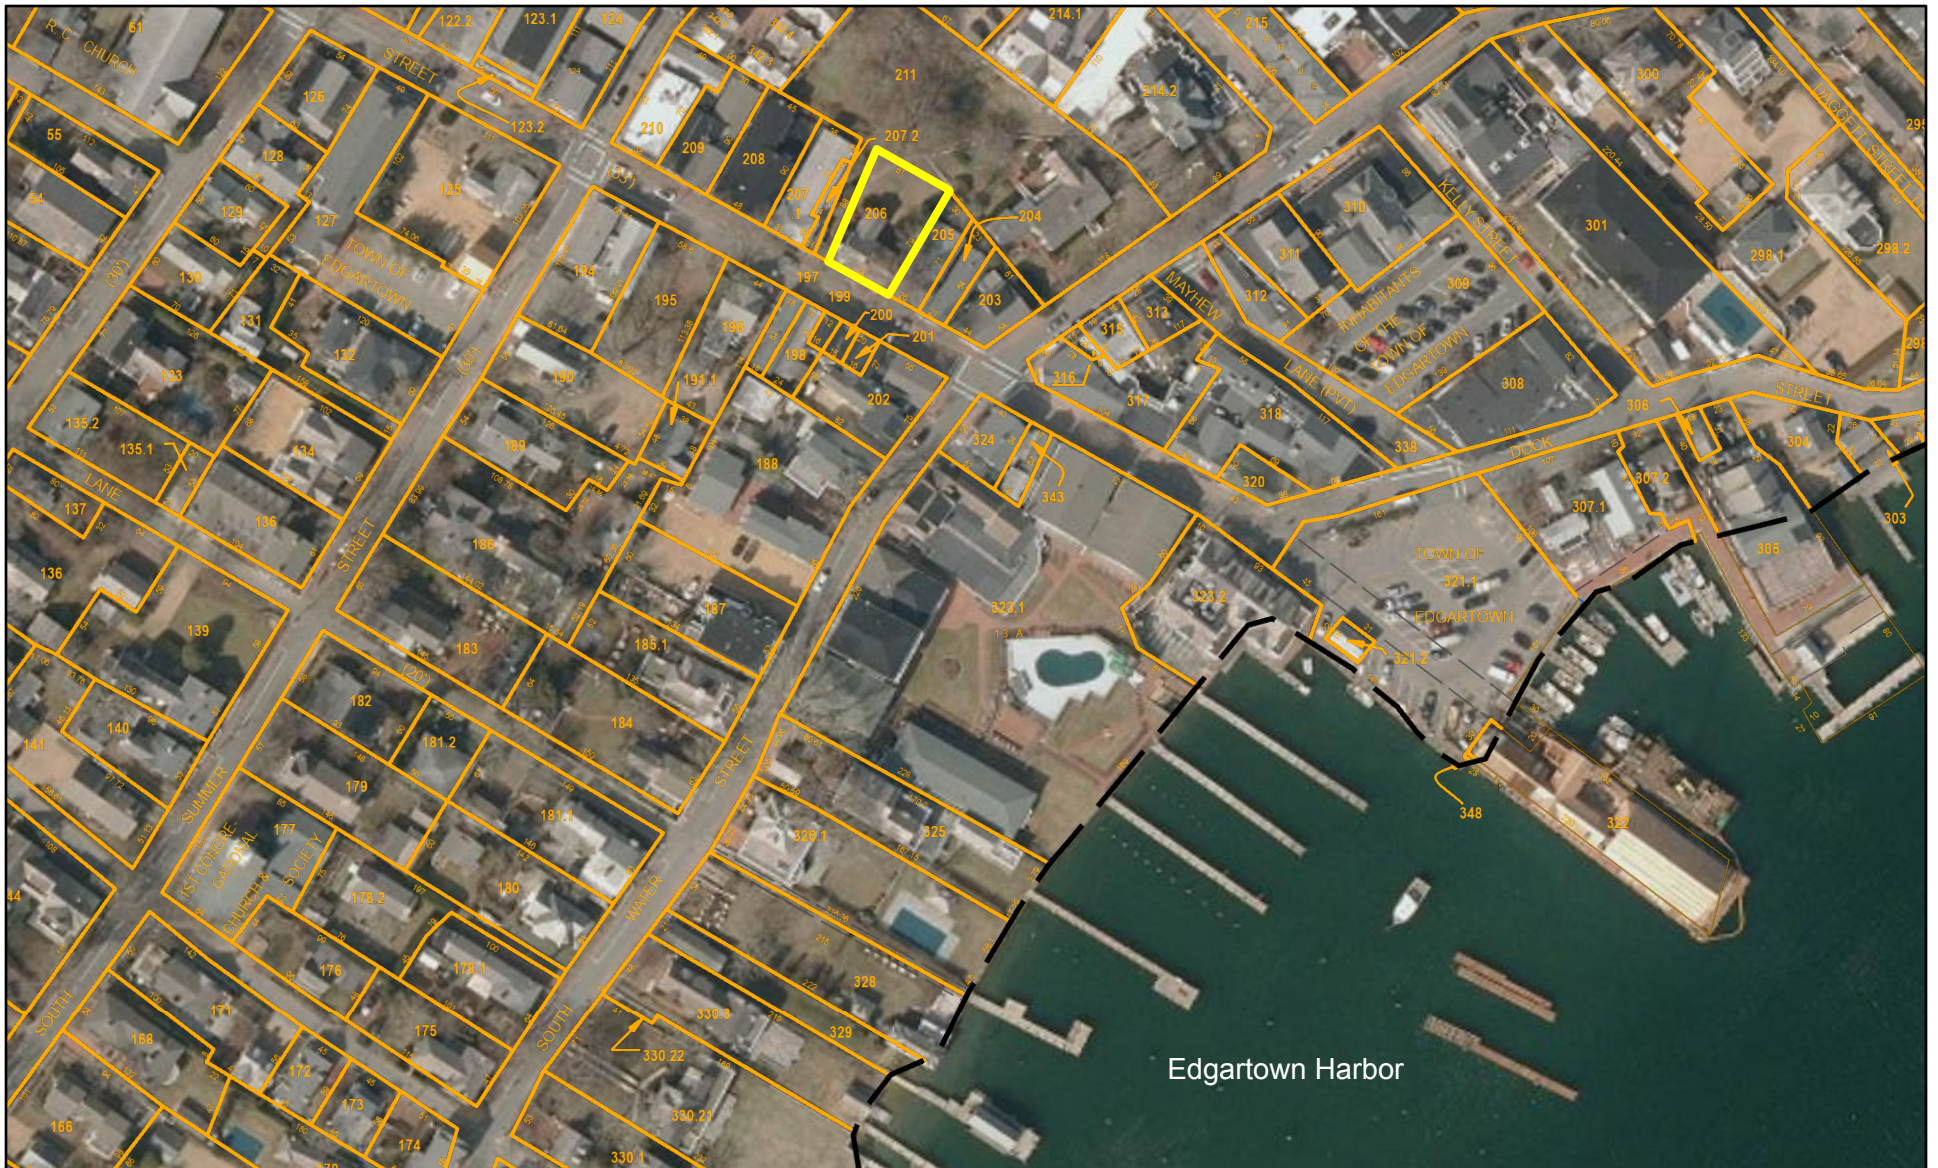

Edgartown, MA

1 inch = 142 Feet

January 14, 2025

www.cai-tech.com

Edgartown Harbor

Data shown on the online GIS site for Edgartown is provided by CAI Technologies. The data is provided for planning and informational purposes only. The Town and CAI Technologies are not responsible for any use for other purposes or misuse or misrepresentation of maps created from this website. Users should note that map data is for assessment purposes and is not valid for legal description or conveyance.