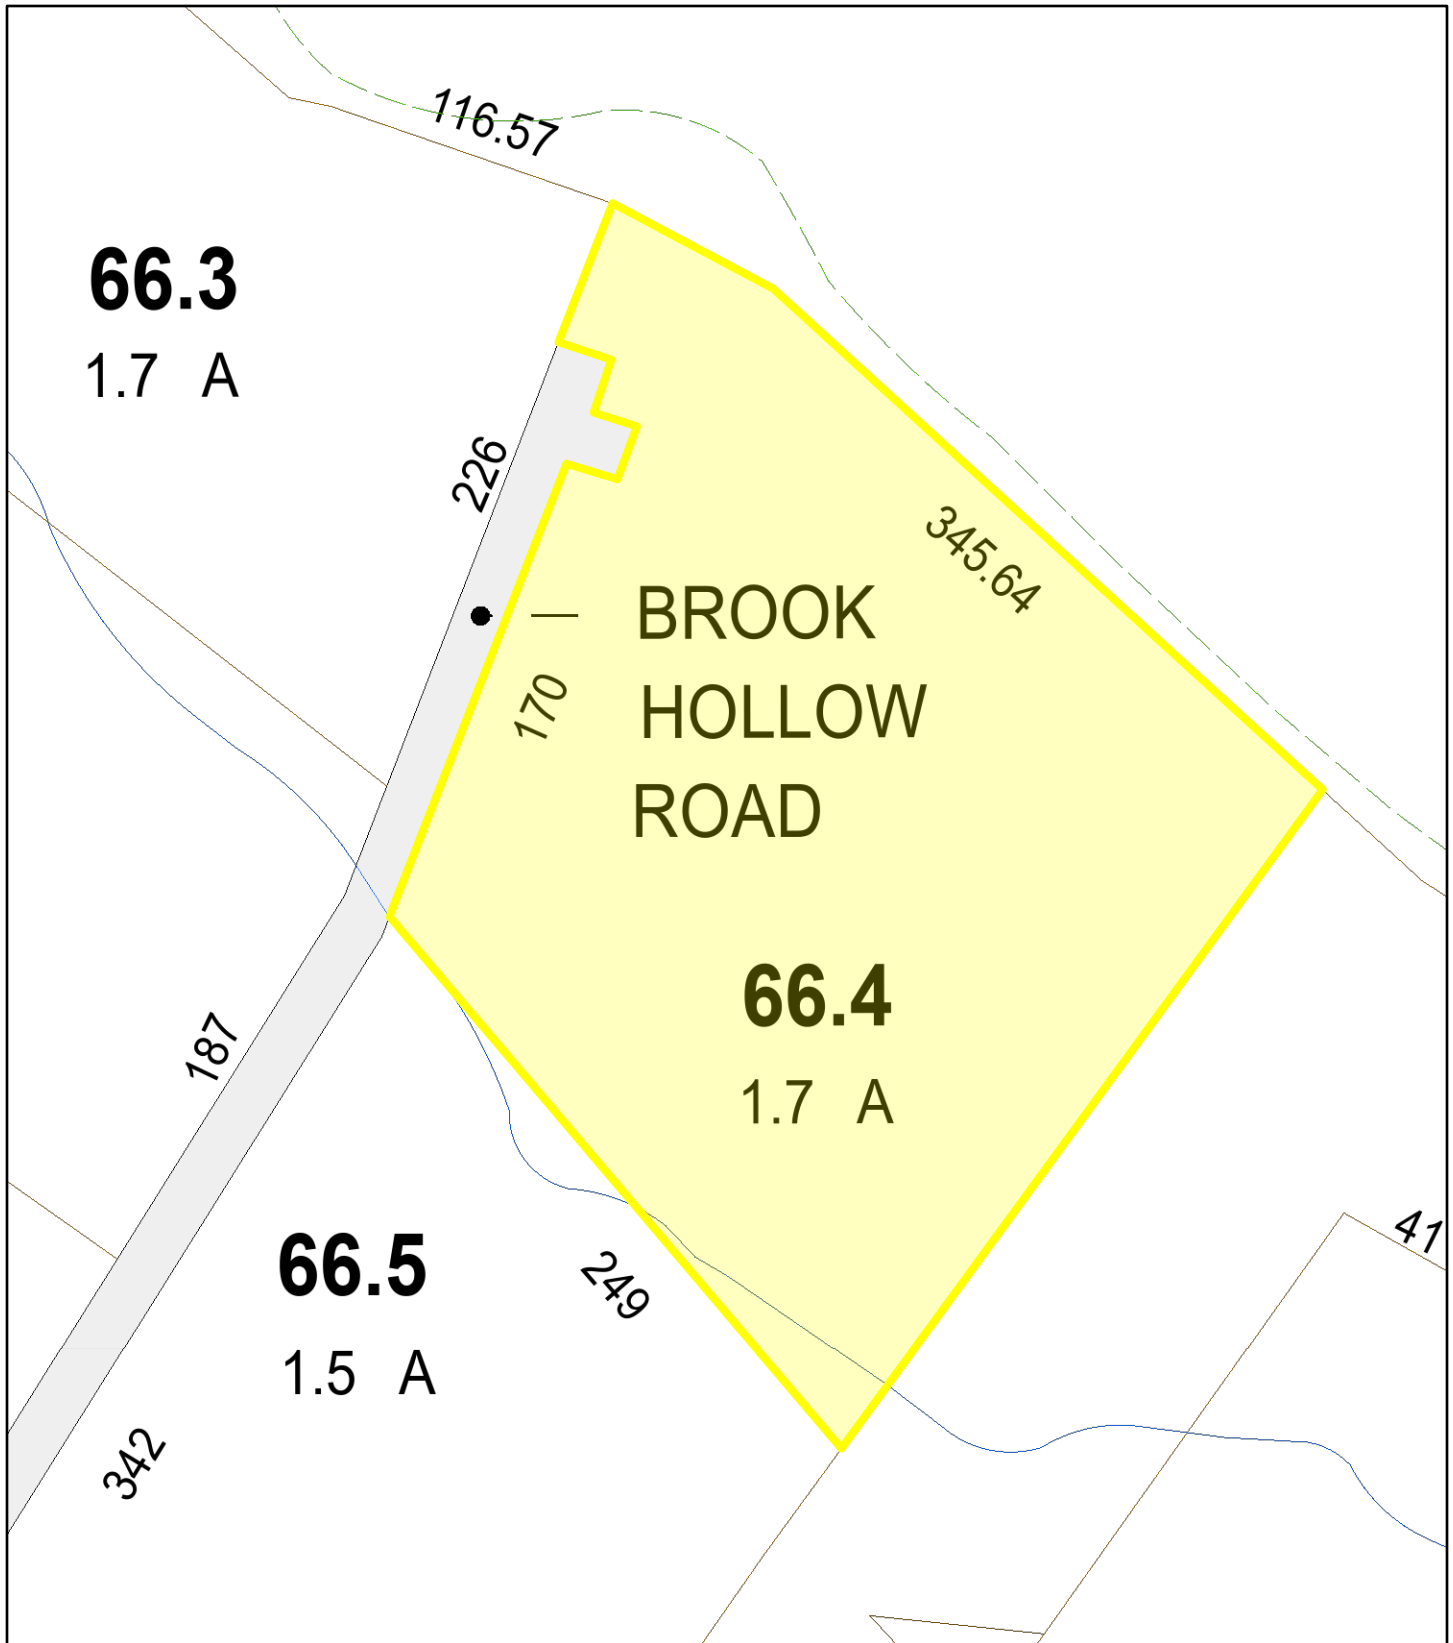

West Tisbury, MA

1 inch = 70 Feet

www.cai-tech.com

July 28, 2023

Data shown on this map is provided for planning and informational purposes only. The municipality and CAI Technologies are not responsible for any use for other purposes or misuse or misrepresentation of this map.