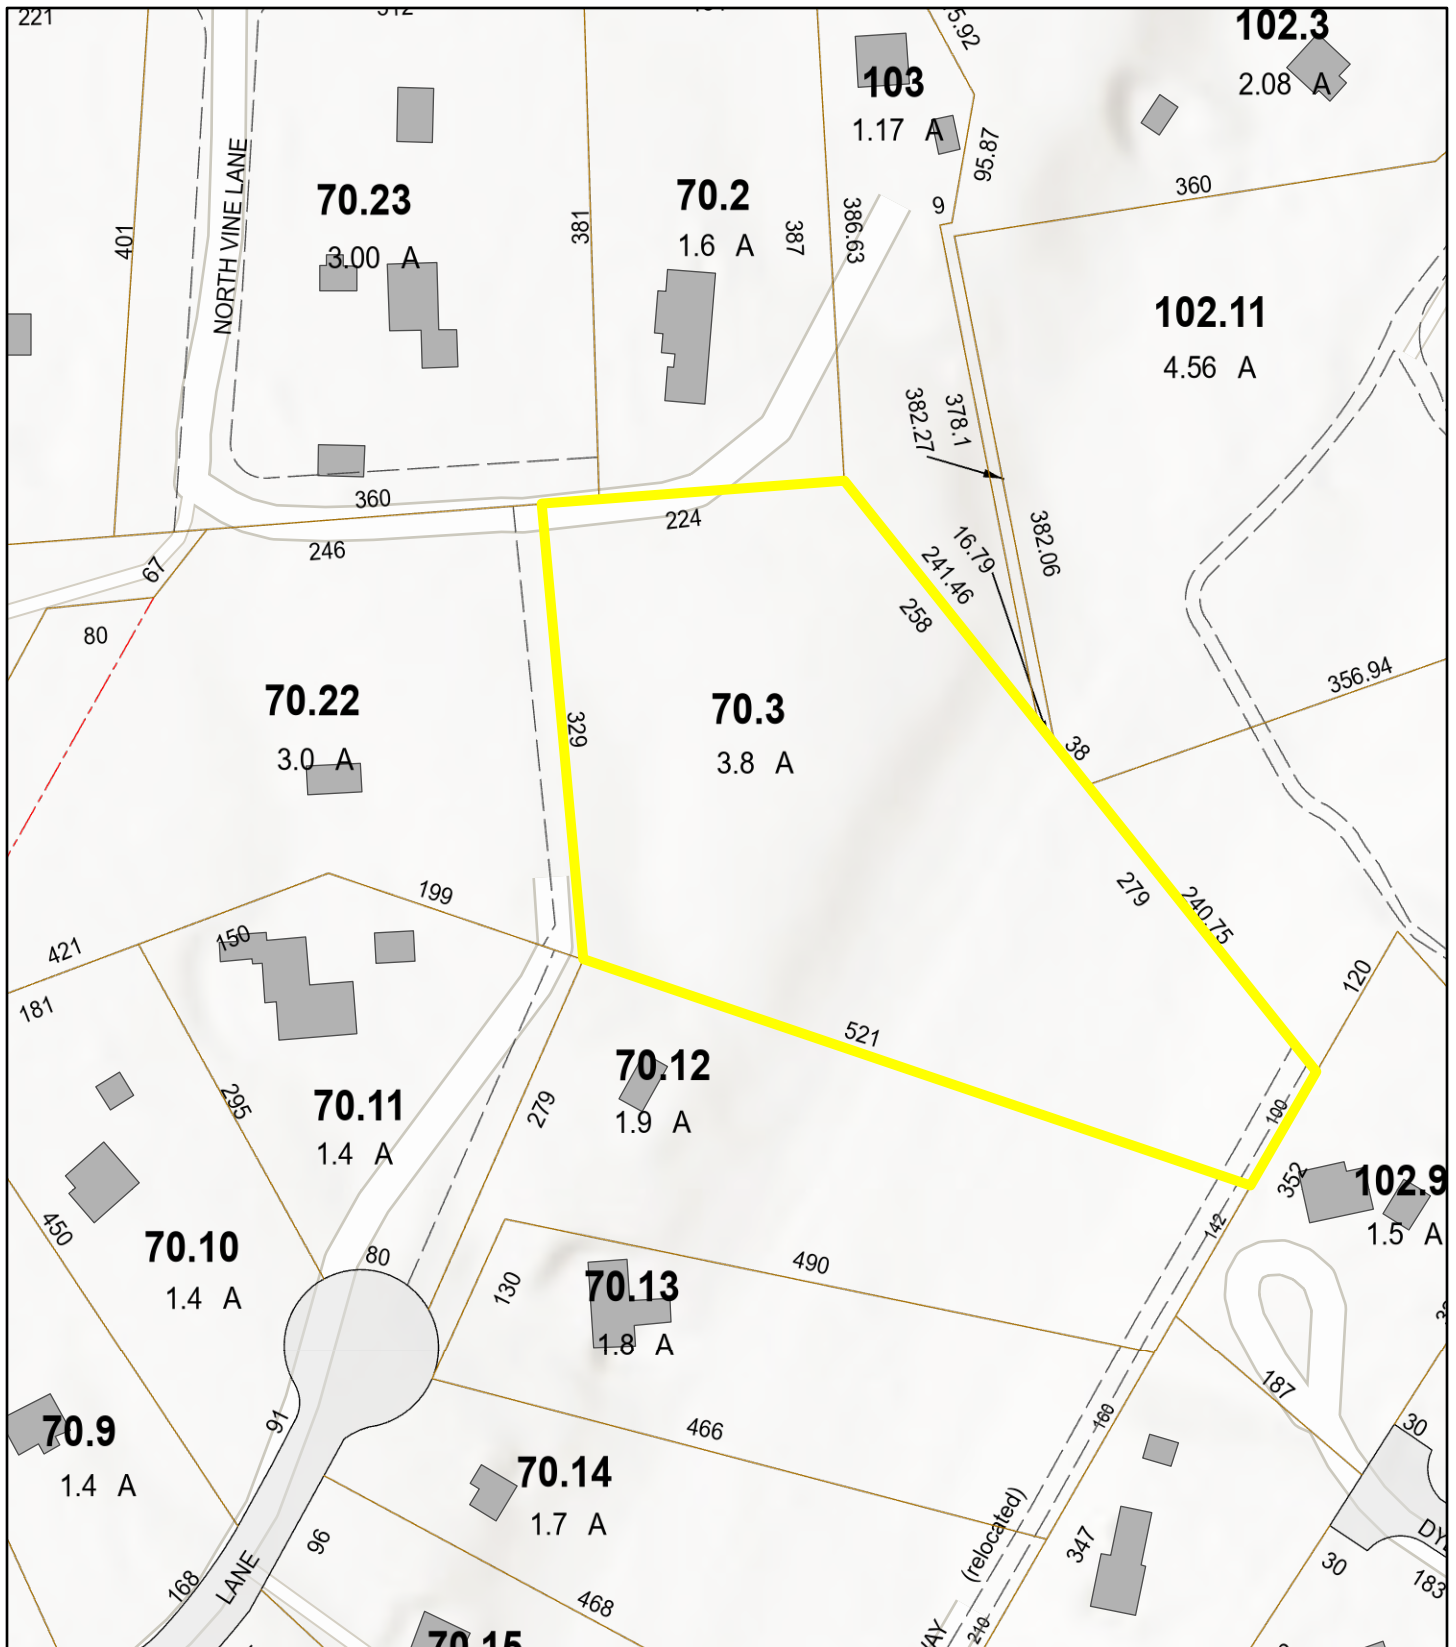

West Tisbury, MA

1 inch = 142 Feet

www.cai-tech.com

May 25, 2024

Data shown on this map is provided for planning and informational purposes only. The municipality and CAI Technologies are not responsible for any use for other purposes or misuse or misrepresentation of this map.