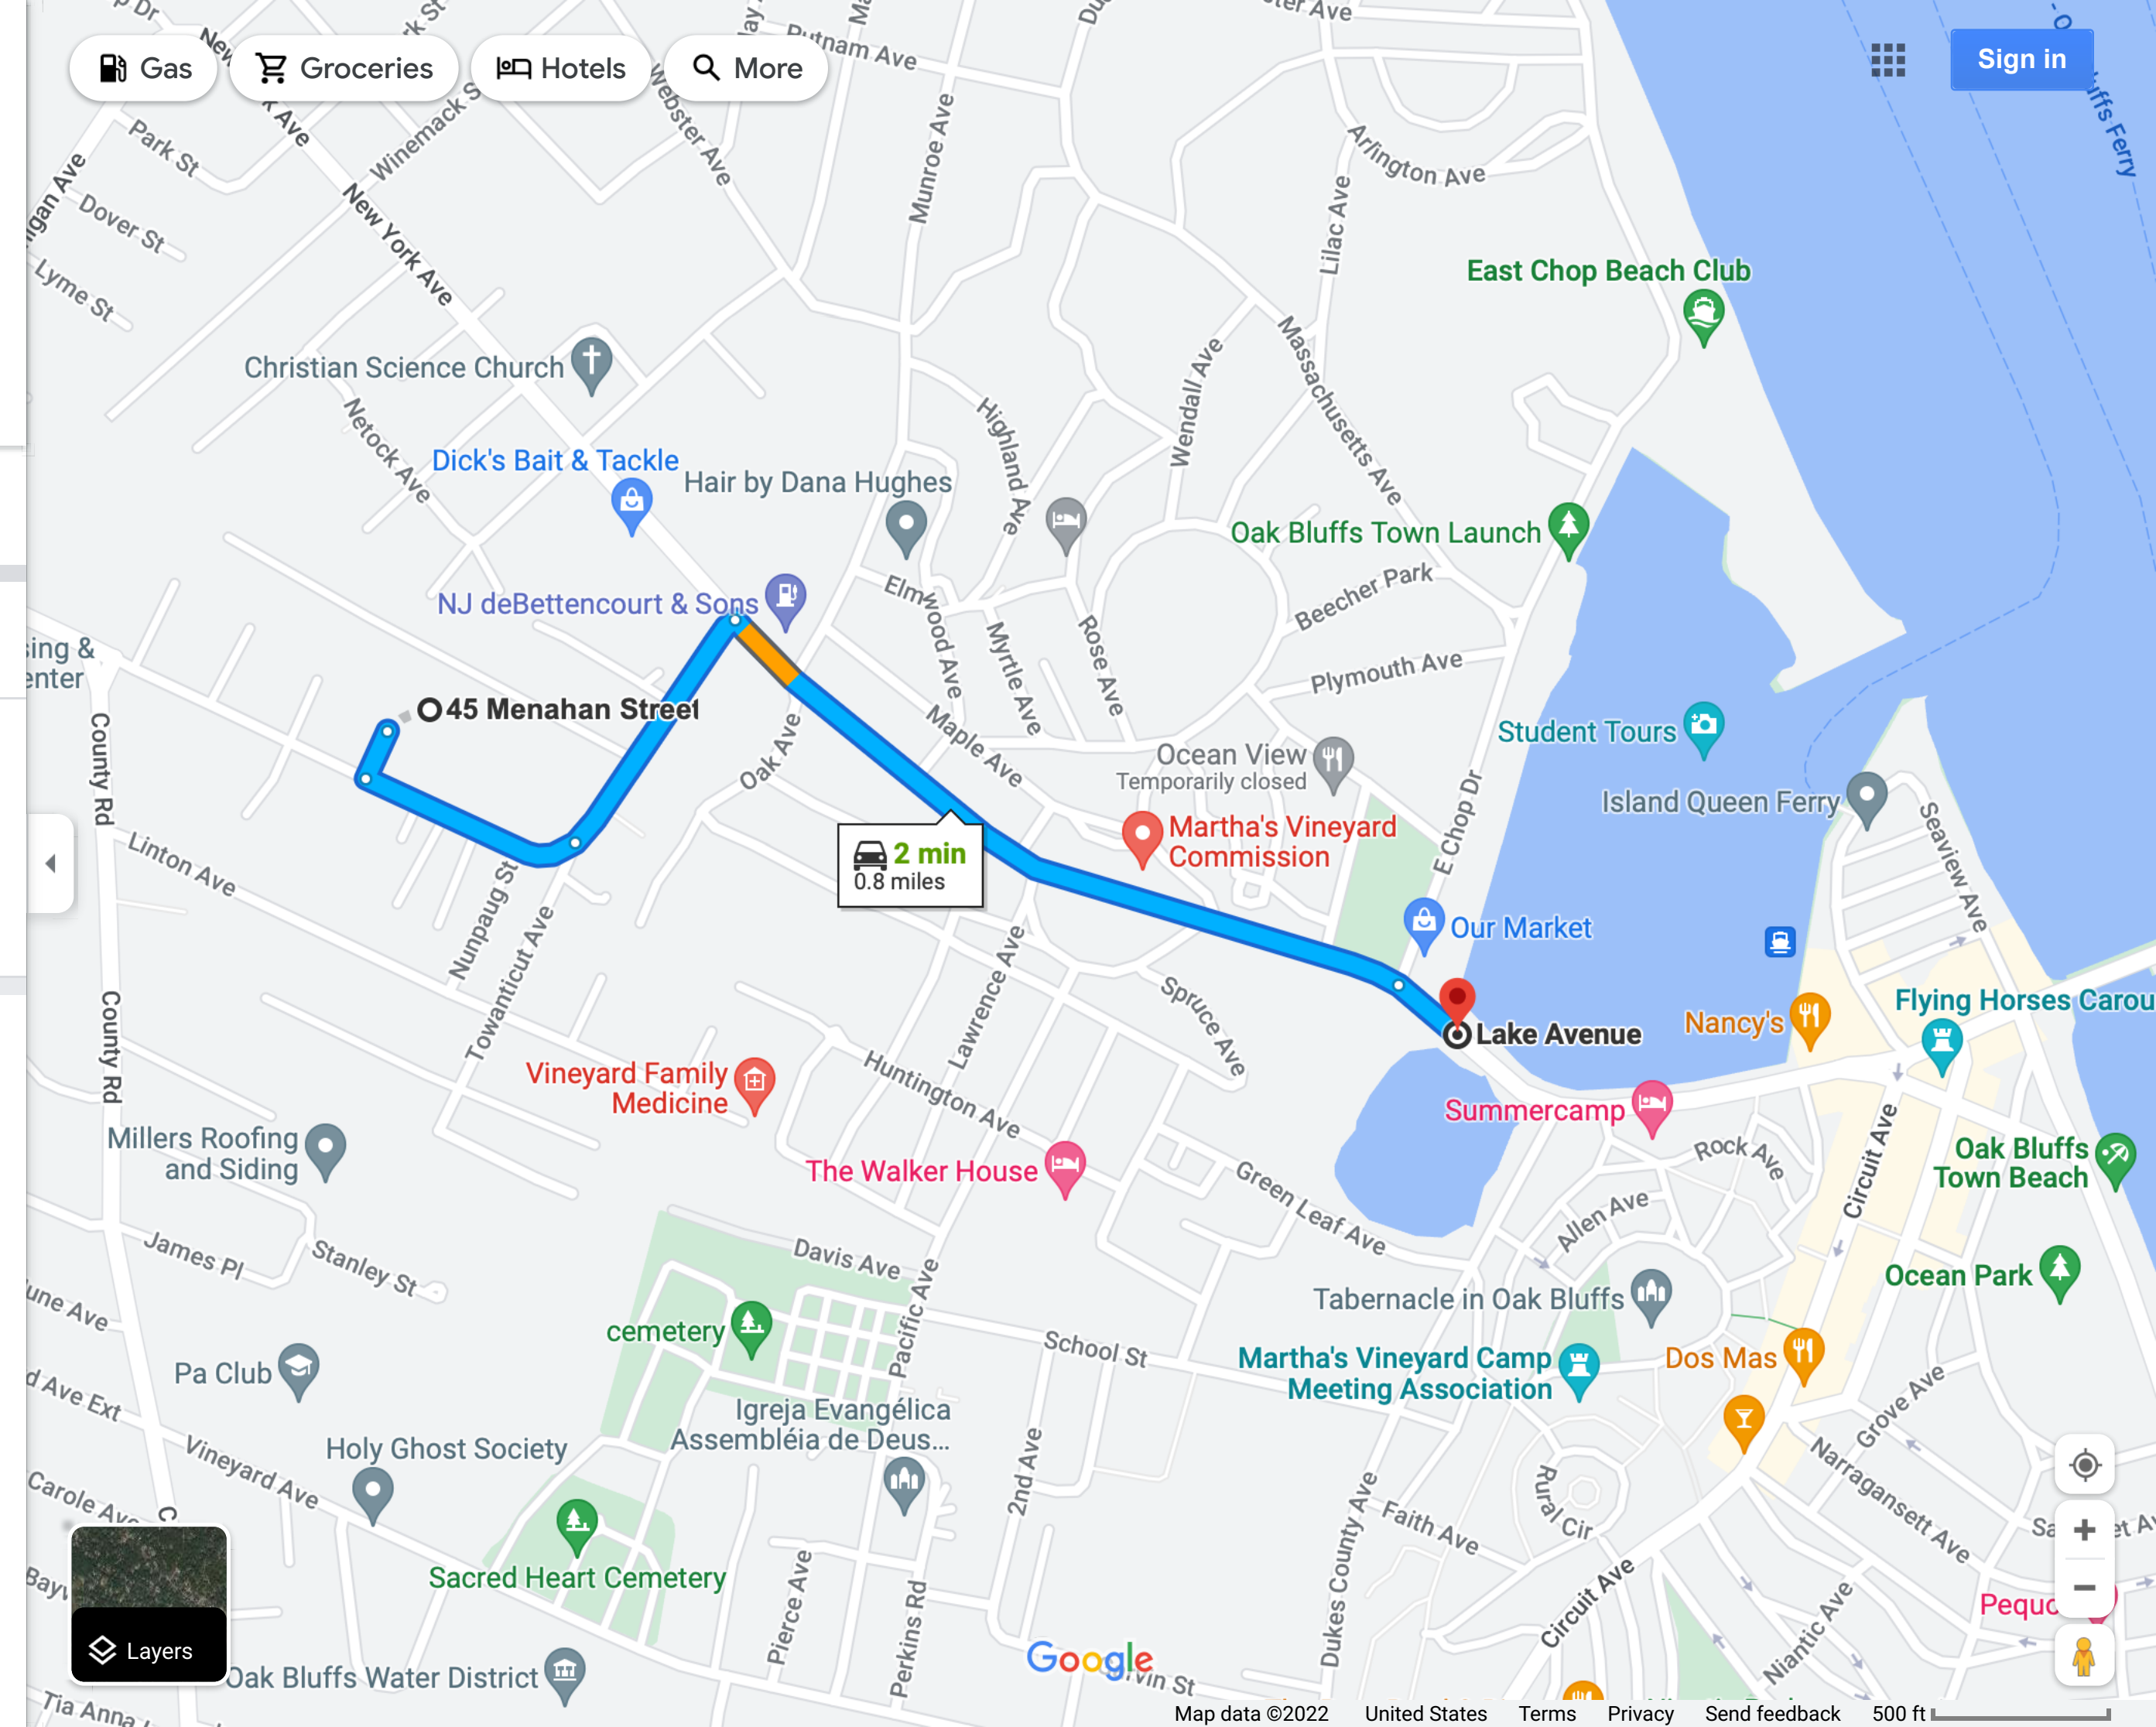

45 Menahan St, Vineyard Haven, MA 01969

Lake Ave, Vineyard Haven, MA 02568

Add destination

Leave now

Options

Send directions to your phone

via New York Ave

2 min

Fastest route now due to traffic conditions

0.8 mile

Details

Explore Lake Ave

- Restaurants
- Hotels
- Gas stations
- Parking Lots
- More

- Gas
- Groceries
- Hotels
- More

Sign in