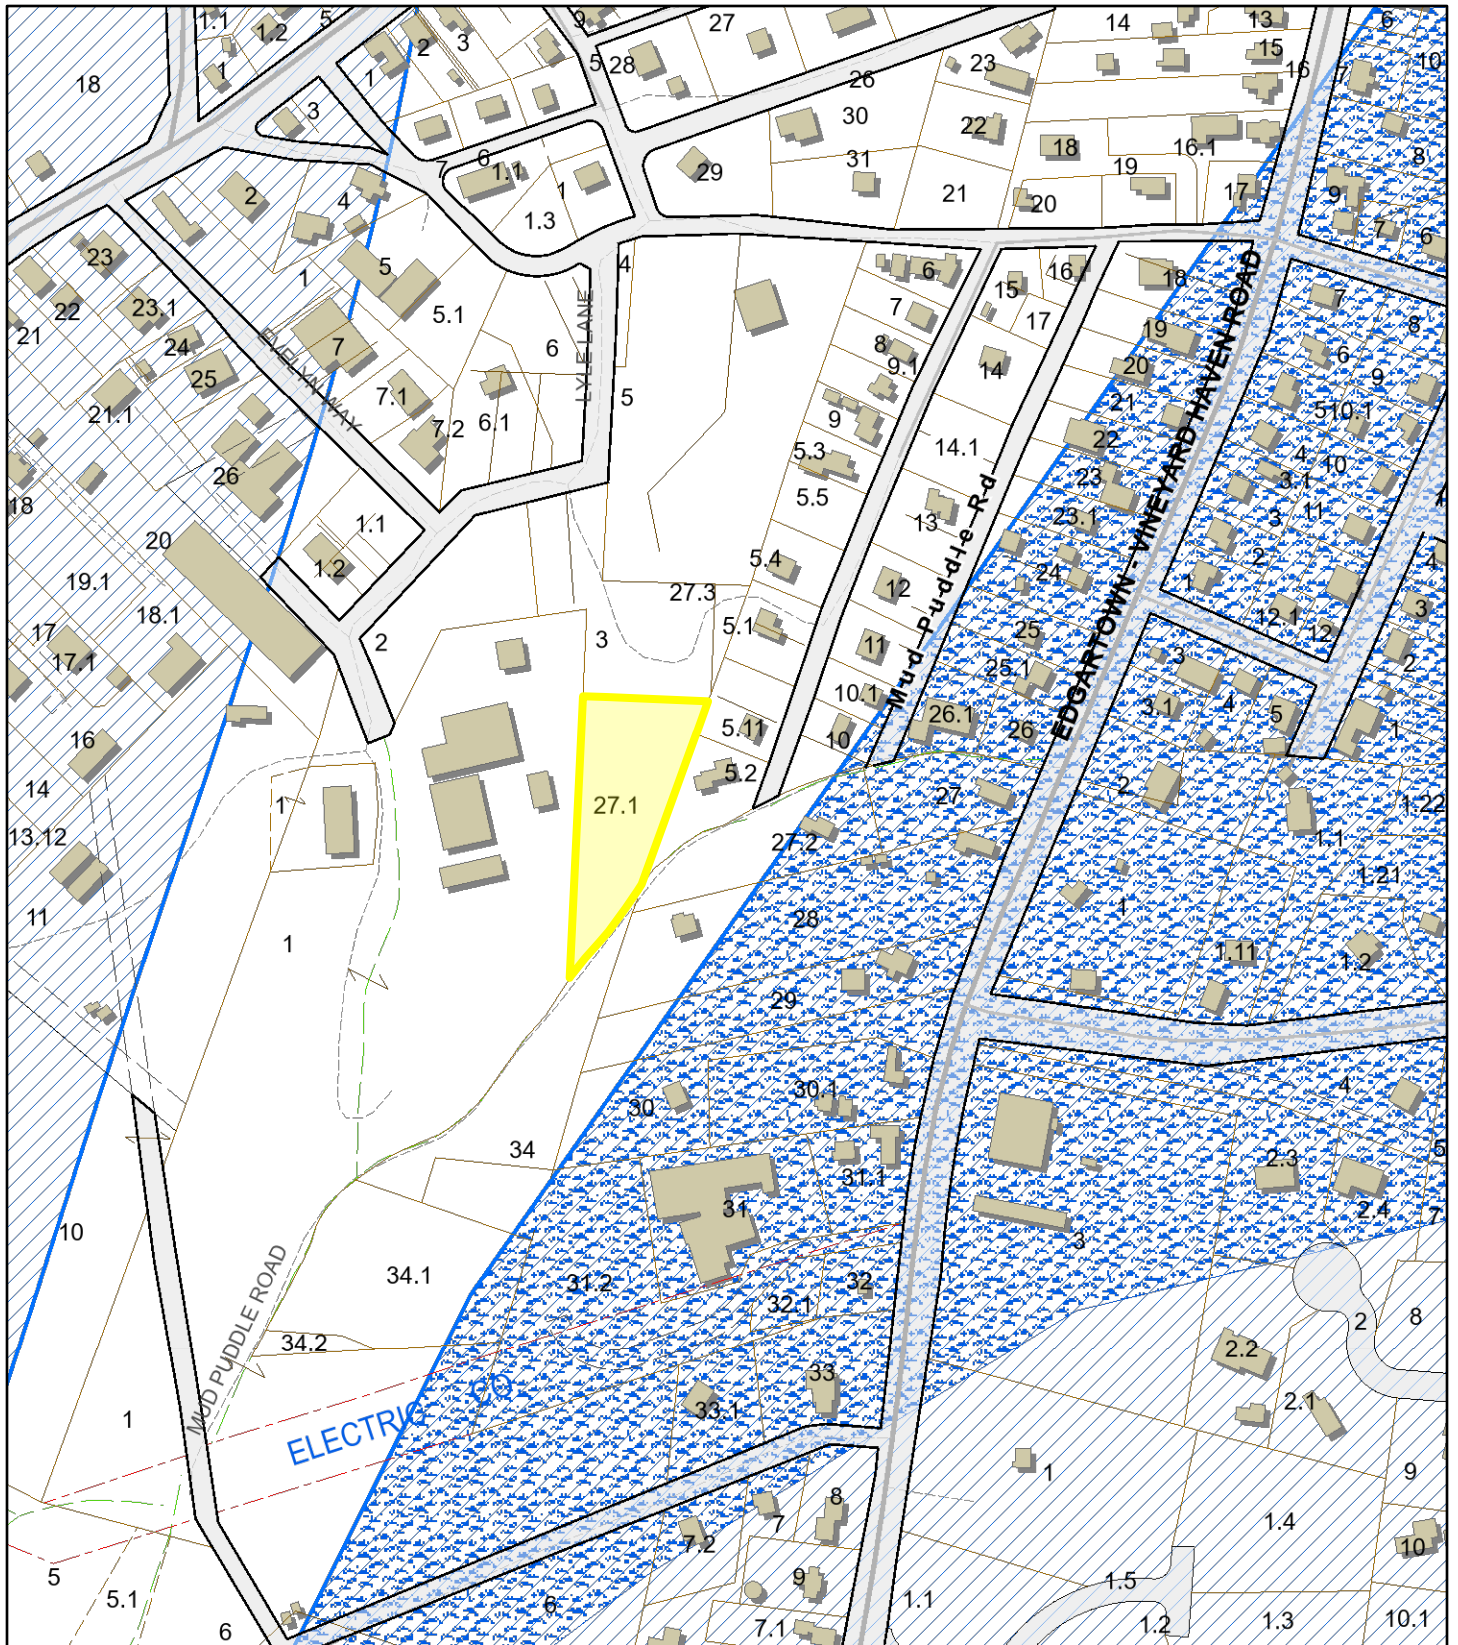

Tisbury, MA

1 inch = 282 Feet

www.cai-tech.com

February 22, 2024

Data shown on this map is provided for planning and informational purposes only. The municipality and CAI Technologies are not responsible for any use for other purposes or misuse or misrepresentation of this map.