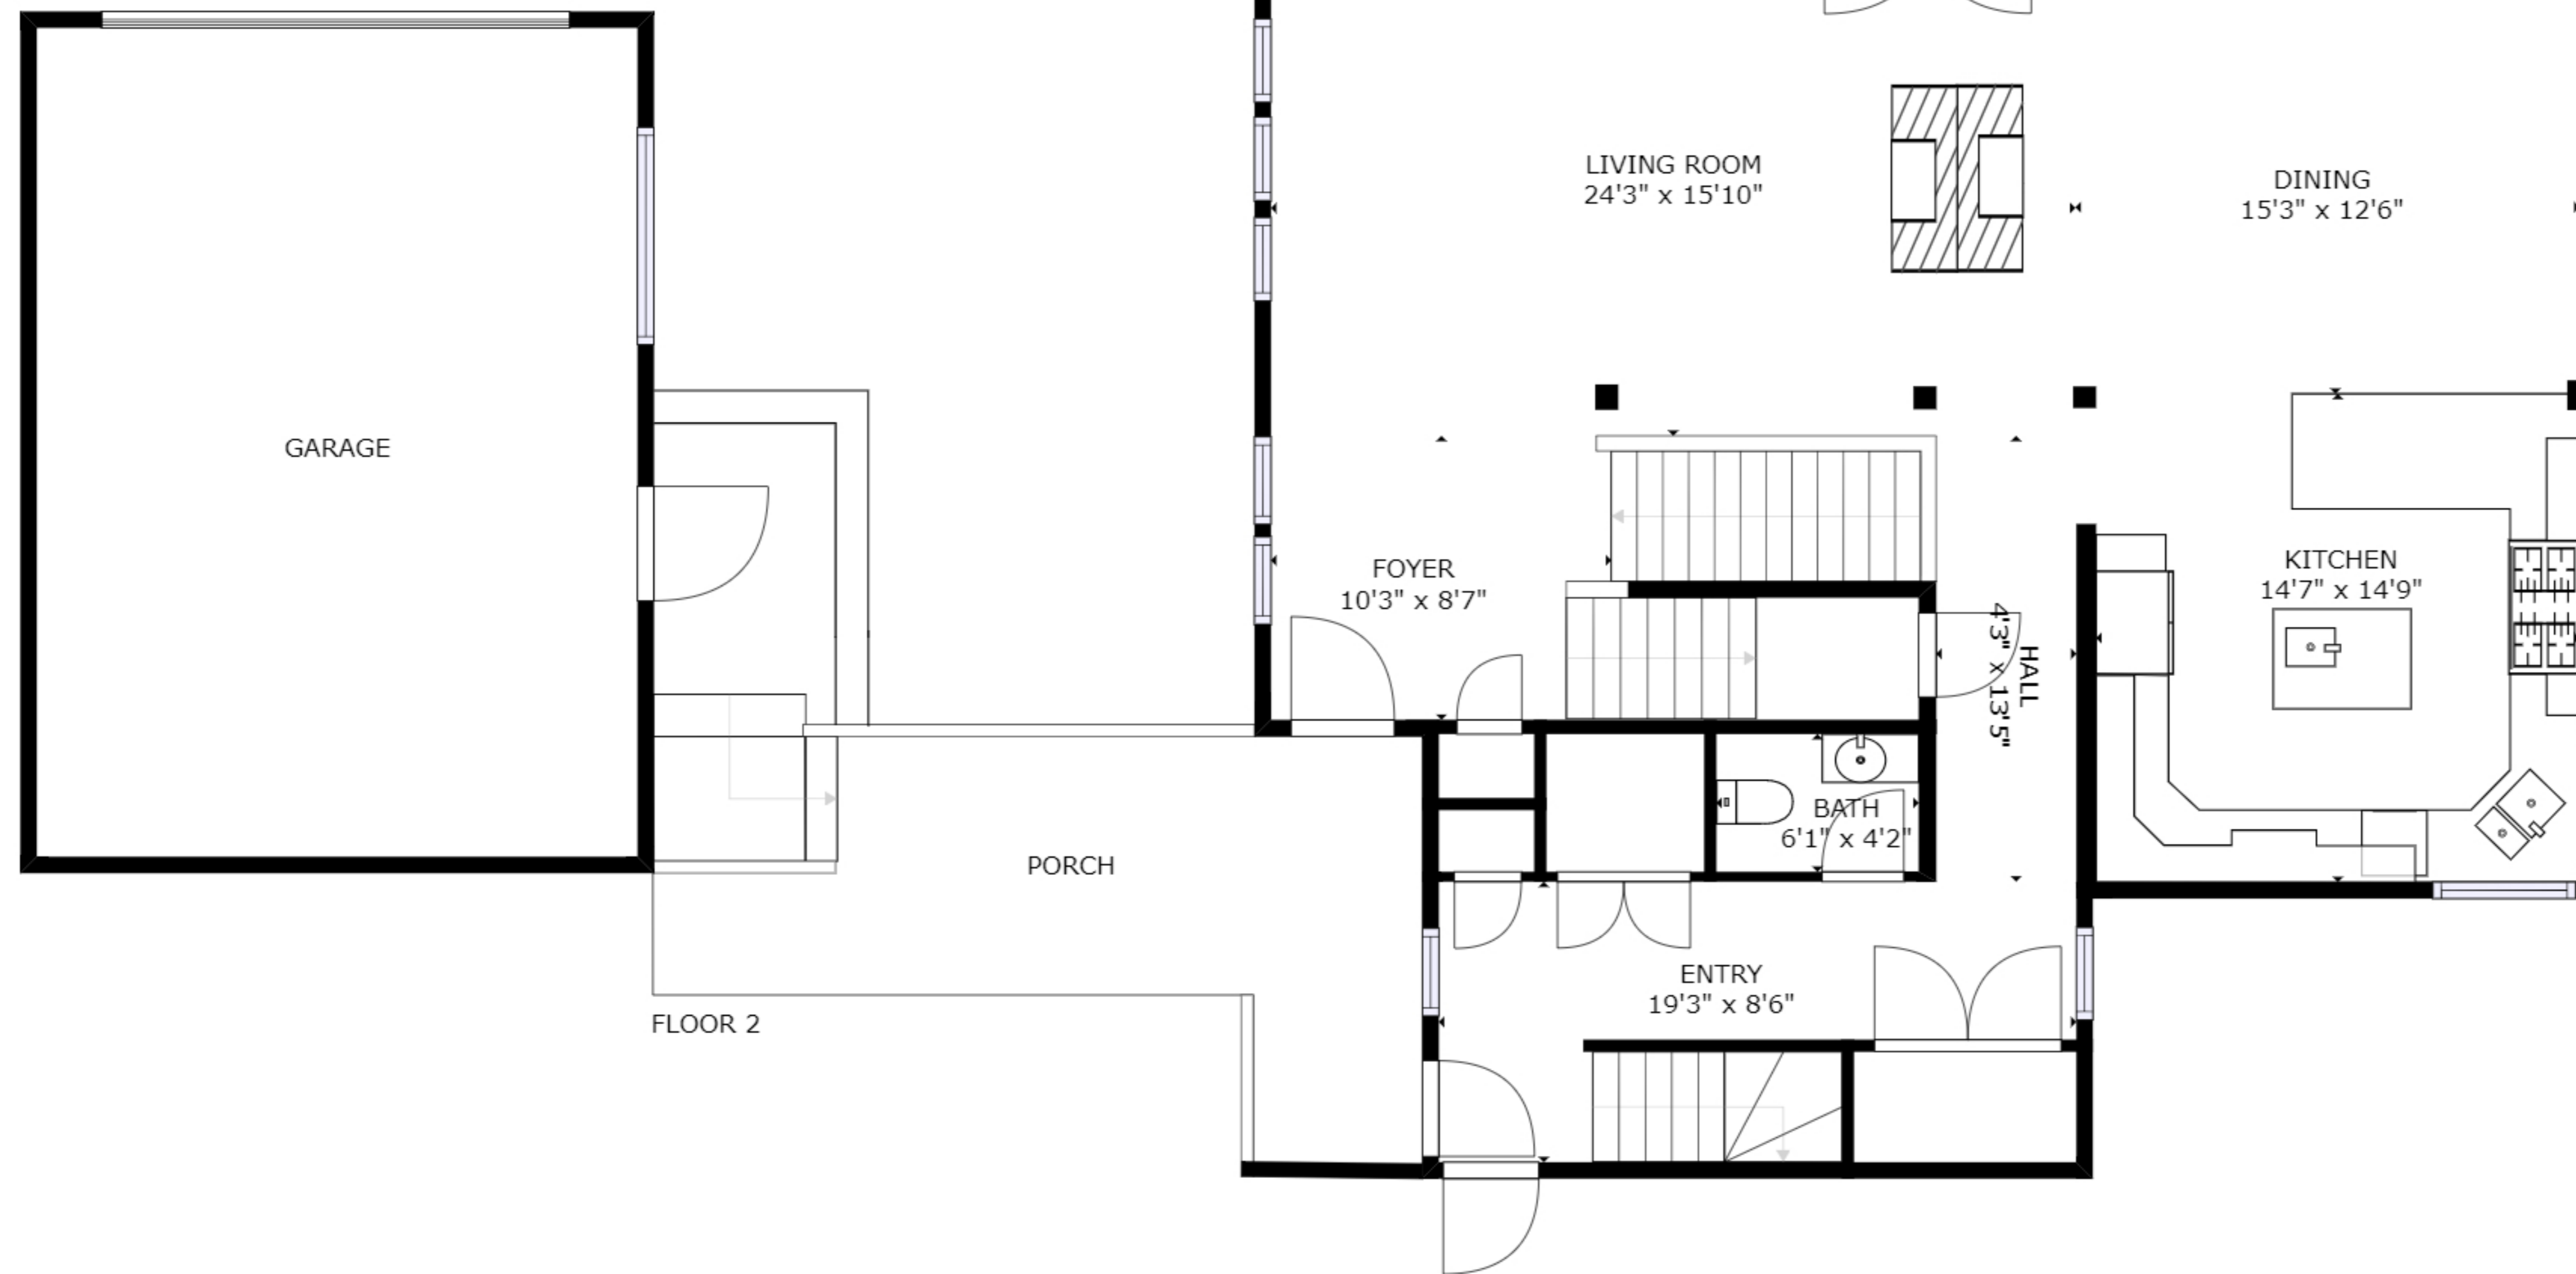

FLOOR 1

FLOOR 2

FLOOR 3

GROSS INTERNAL AREA
 FLOOR 1: 1042 sq ft, FLOOR 2: 1263 sq ft
 FLOOR 3: 1274 sq ft, EXCLUDED AREAS:
 REDUCED HEADROOM BELOW 1.5M: 4 sq ft
 TOTAL: 3579 sq ft

SIZES AND DIMENSIONS ARE APPROXIMATE, ACTUAL MAY VARY.