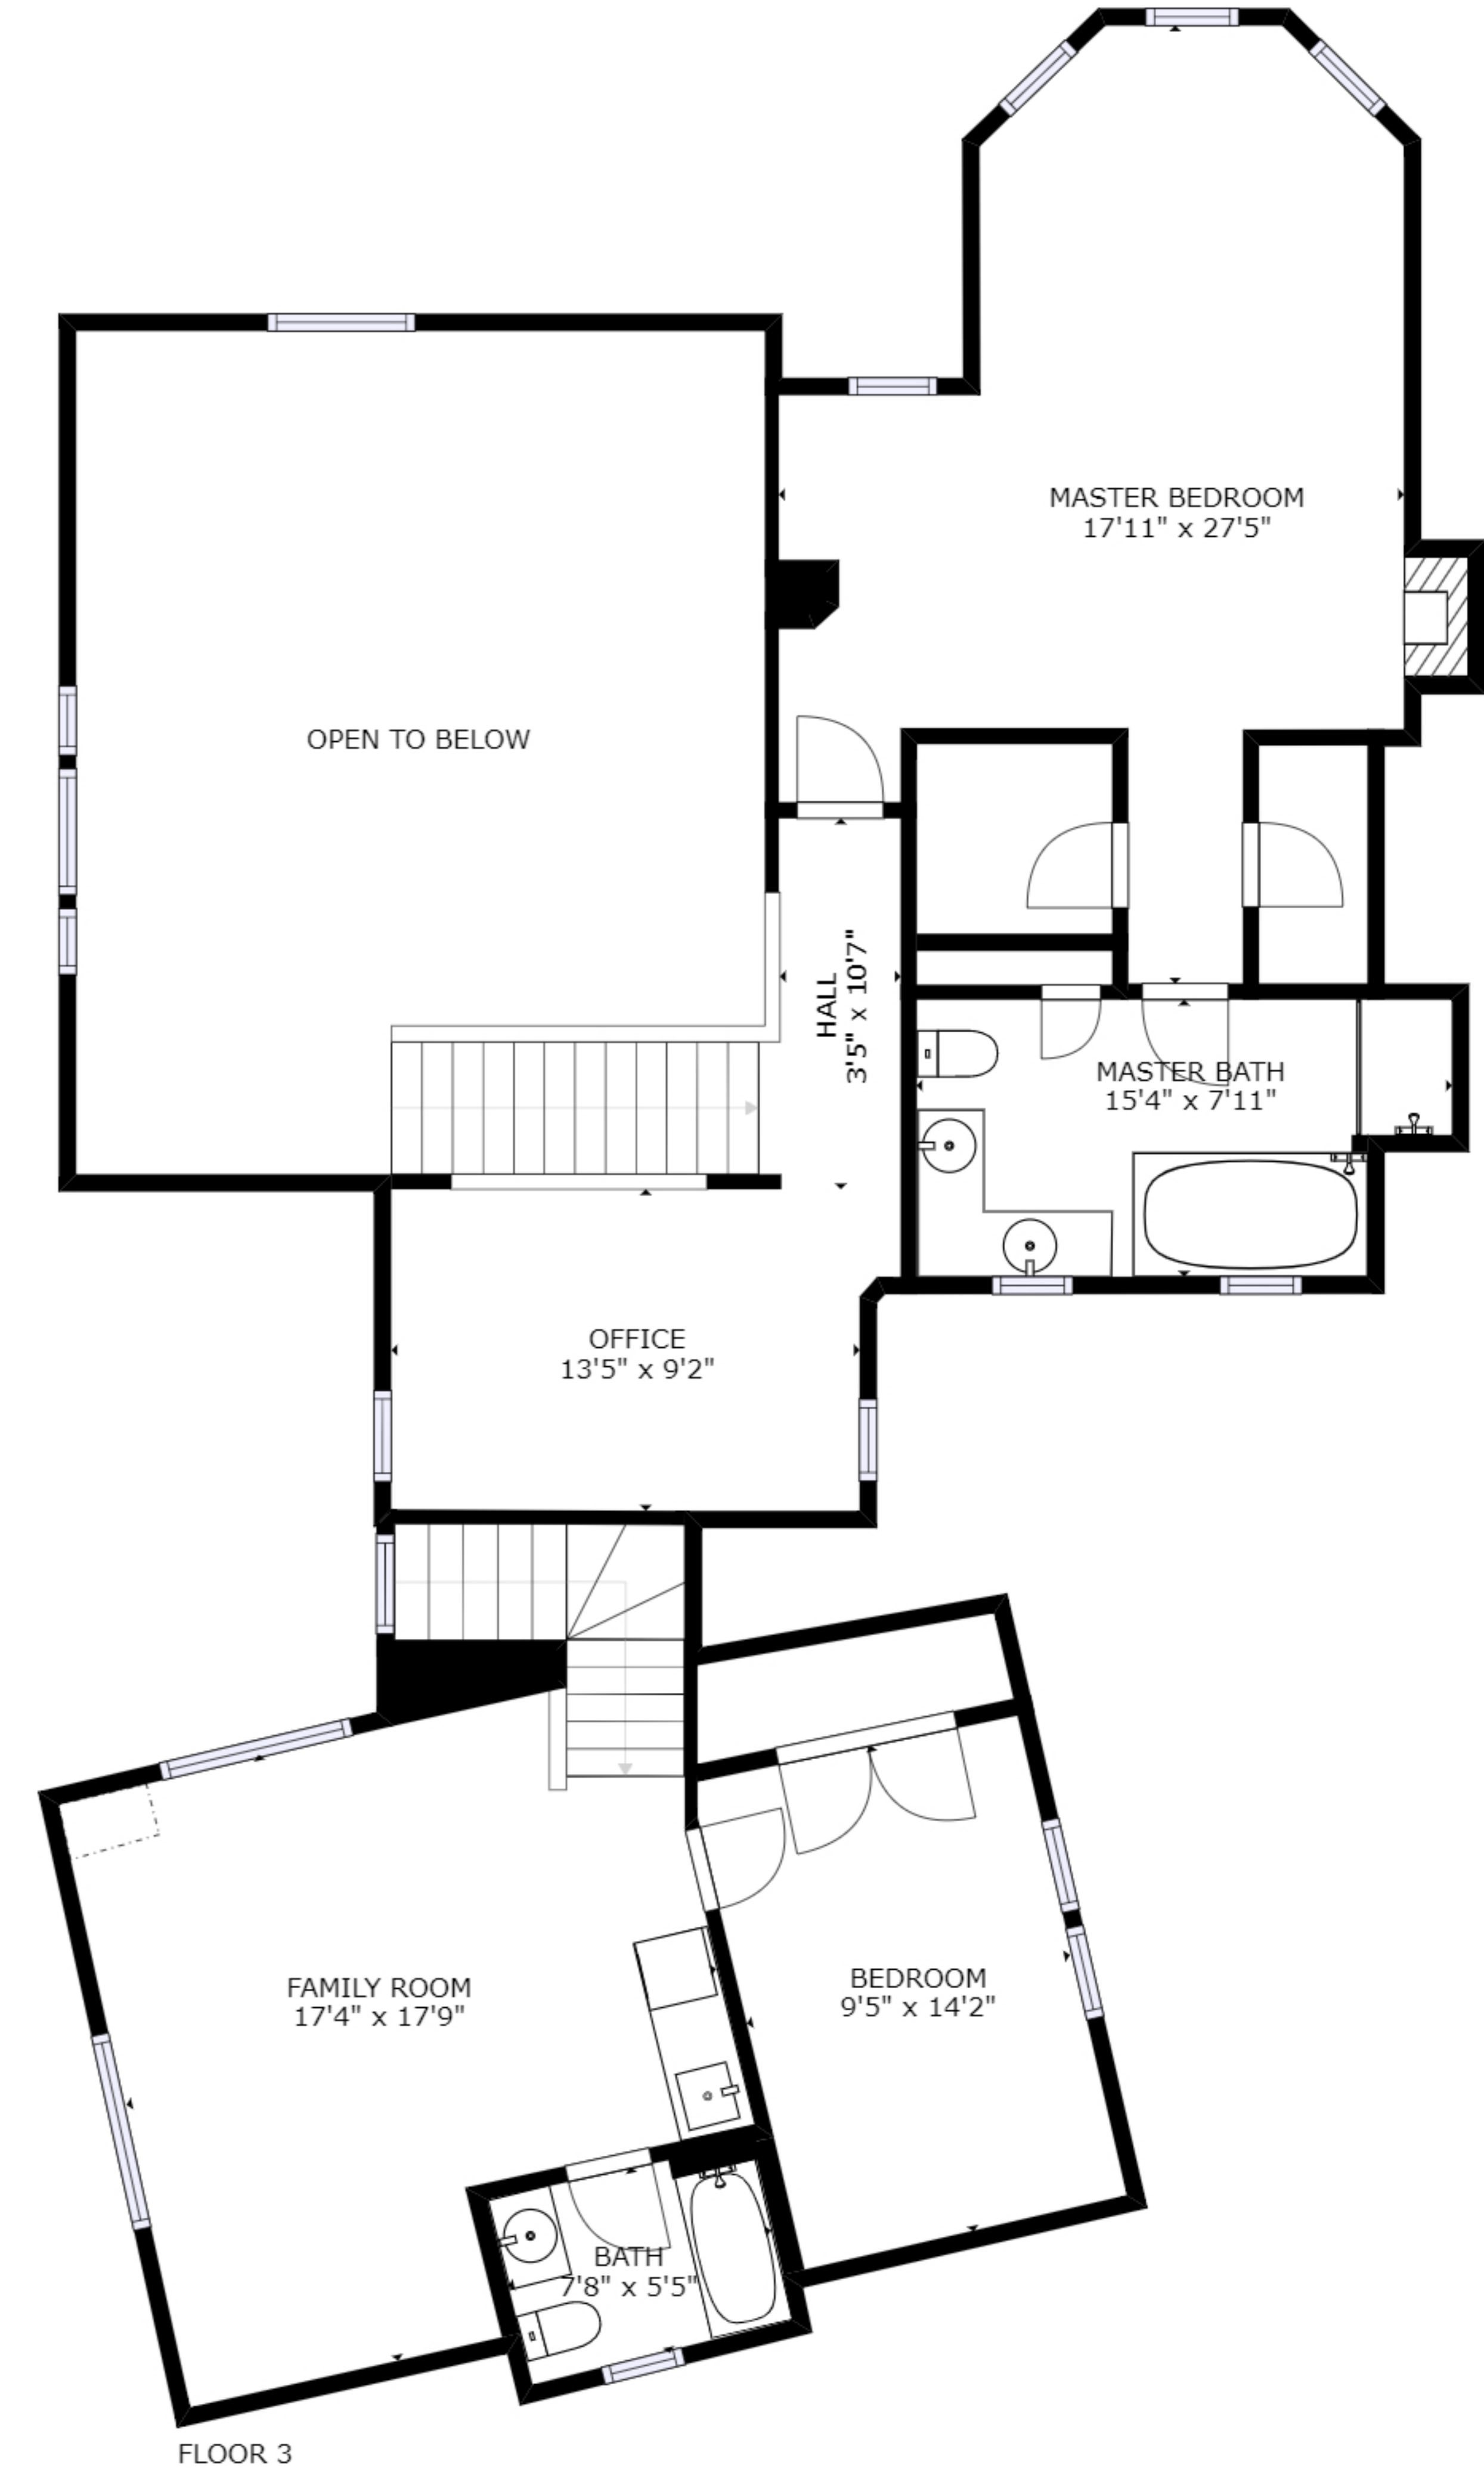

FLOOR 1

FLOOR 2

FLOOR 3

GROSS INTERNAL AREA
 FLOOR 1: 1042 sq ft, FLOOR 2: 1263 sq ft
 FLOOR 3: 1274 sq ft, EXCLUDED AREAS:
 REDUCED HEADROOM BELOW 1.5M: 4 sq ft
 TOTAL: 3579 sq ft

SIZES AND DIMENSIONS ARE APPROXIMATE, ACTUAL MAY VARY.