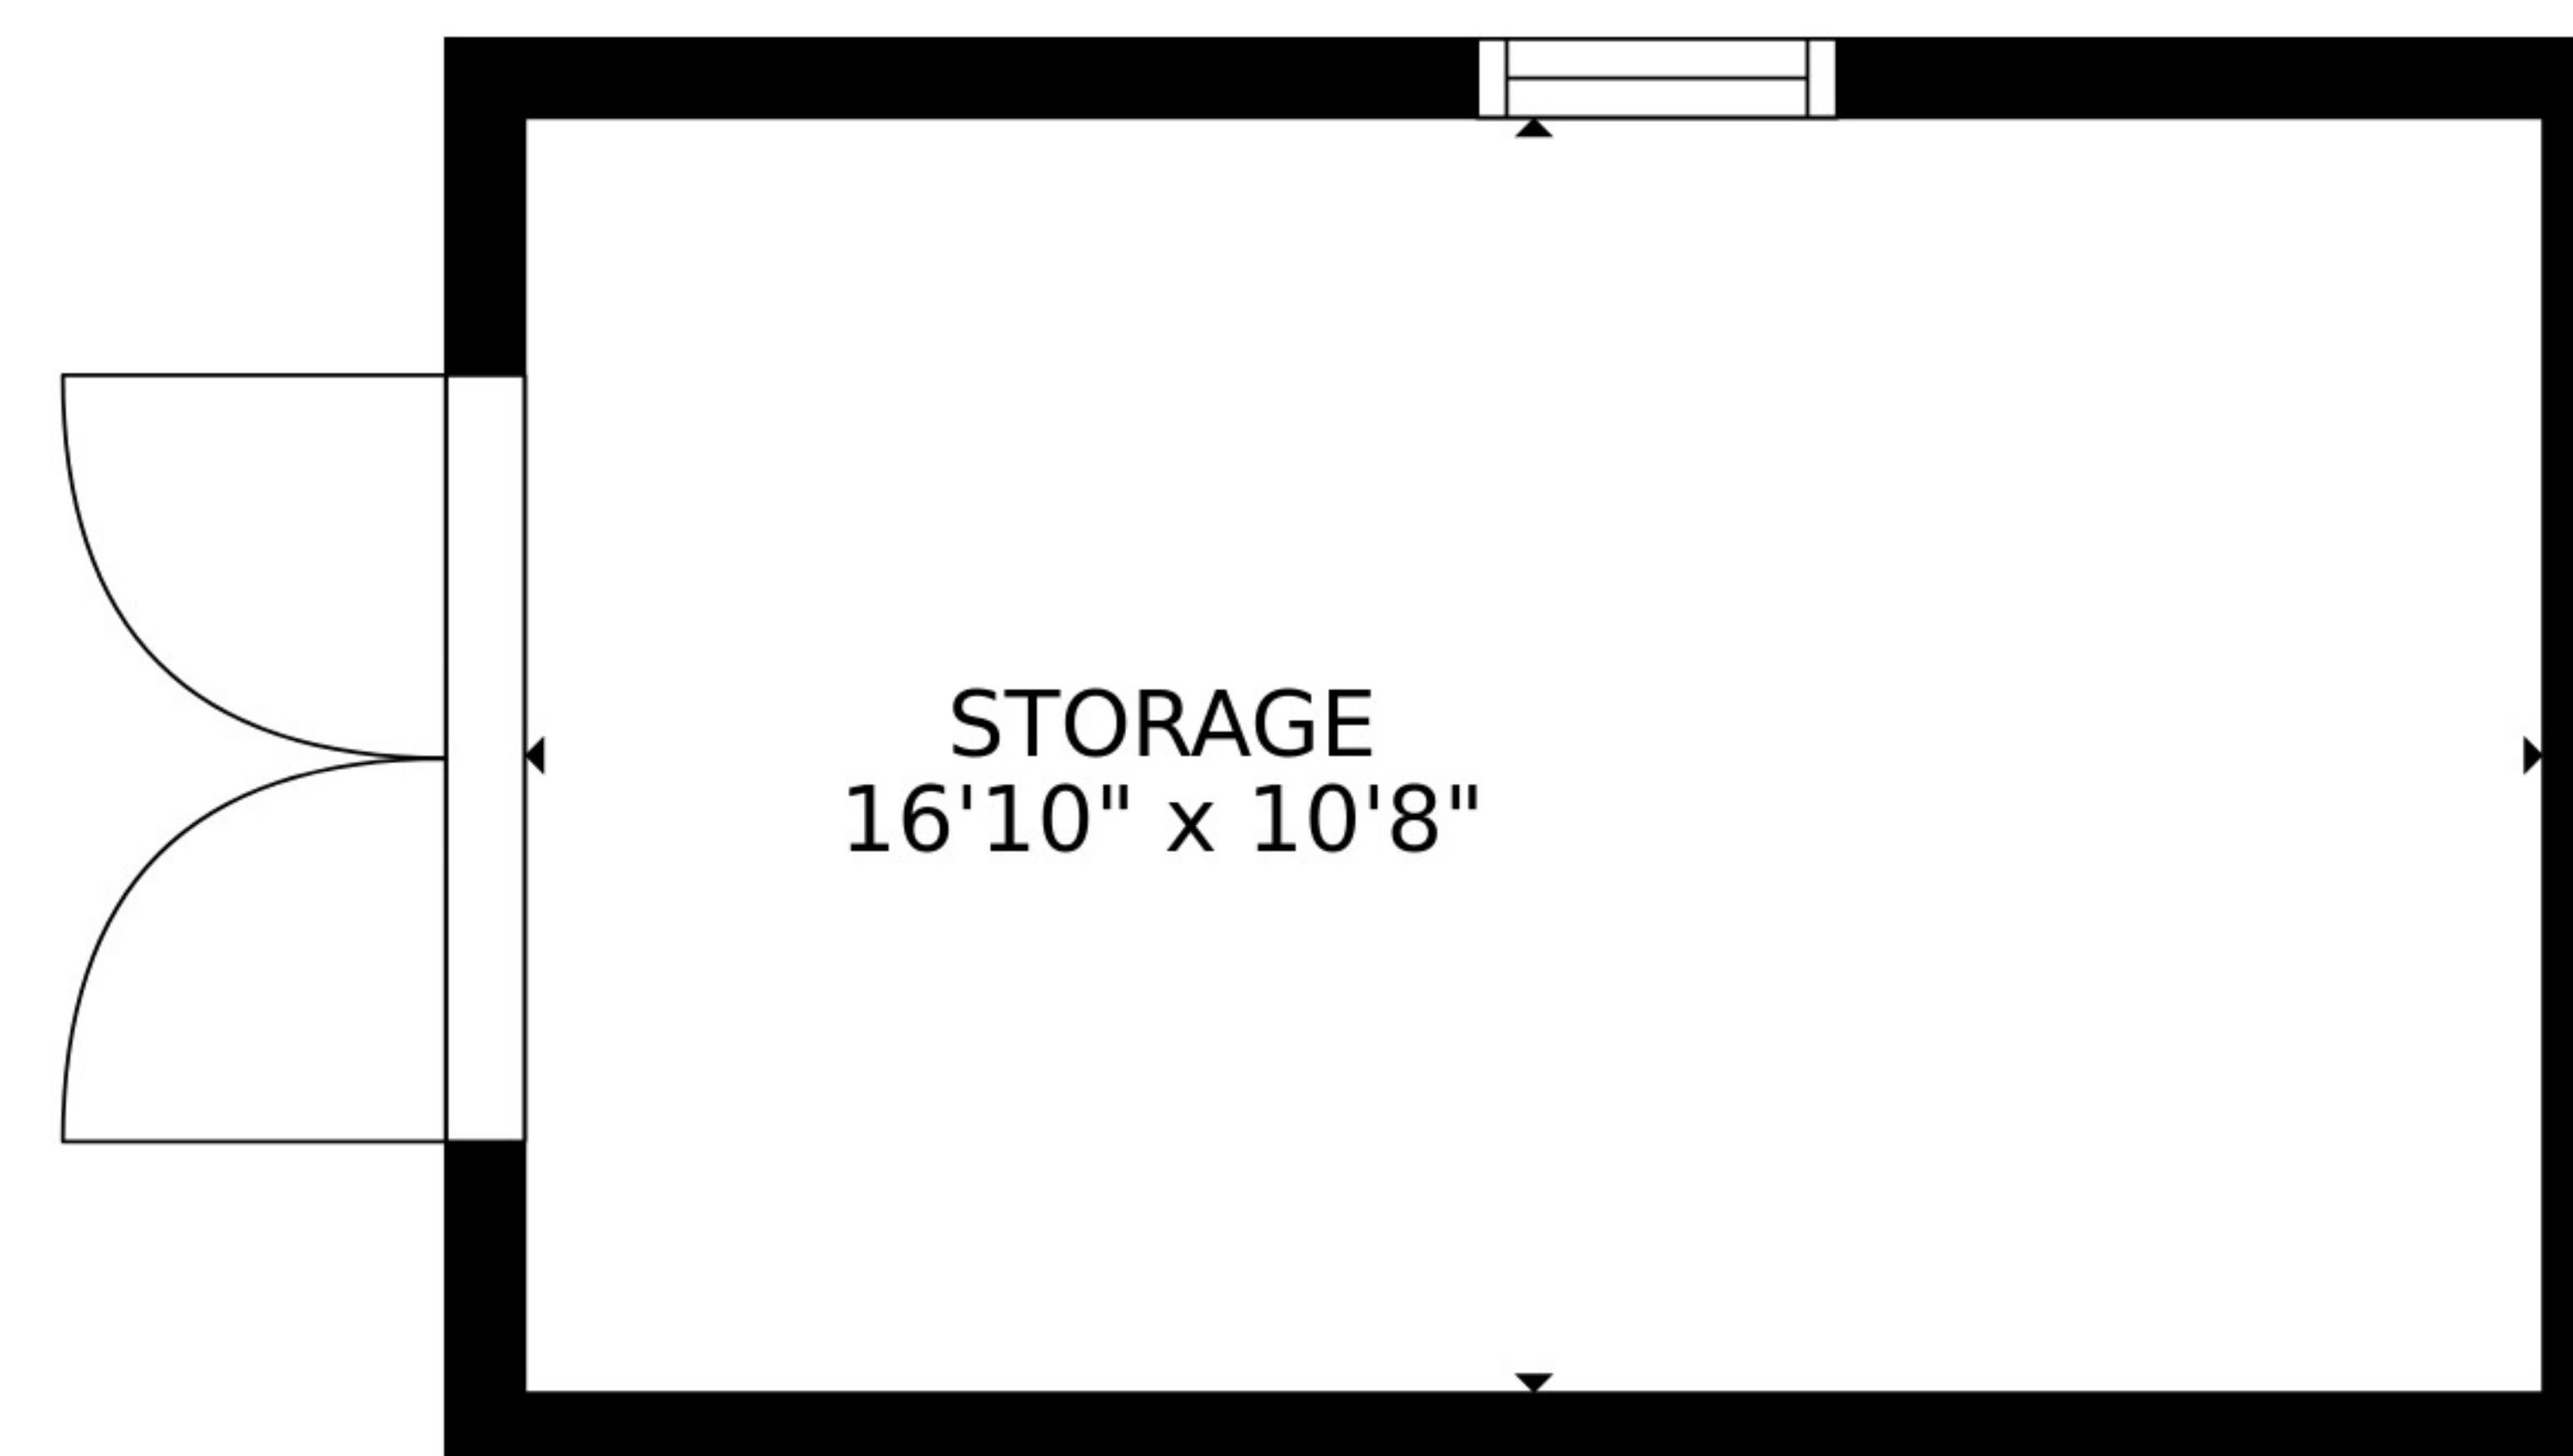

SIZES AND DIMENSIONS ARE APPROXIMATE, ACTUAL MAY VARY.

BEDROOM
13'0" x 18'4"

BATH
5'6" x 3'5"

HALL
5'6" x 10'10"

MASTER BEDROOM
15'0" x 17'10"

SIZES AND DIMENSIONS ARE APPROXIMATE, ACTUAL MAY VARY.

SIZES AND DIMENSIONS ARE APPROXIMATE, ACTUAL MAY VARY.

SIZES AND DIMENSIONS ARE APPROXIMATE, ACTUAL MAY VARY.

SIZES AND DIMENSIONS ARE APPROXIMATE, ACTUAL MAY VARY.

ROOM
31'3" x 31'0"

ROOM
19'10" x 31'0"

ROOM
22'3" x 31'0"

SIZES AND DIMENSIONS ARE APPROXIMATE, ACTUAL MAY VARY.