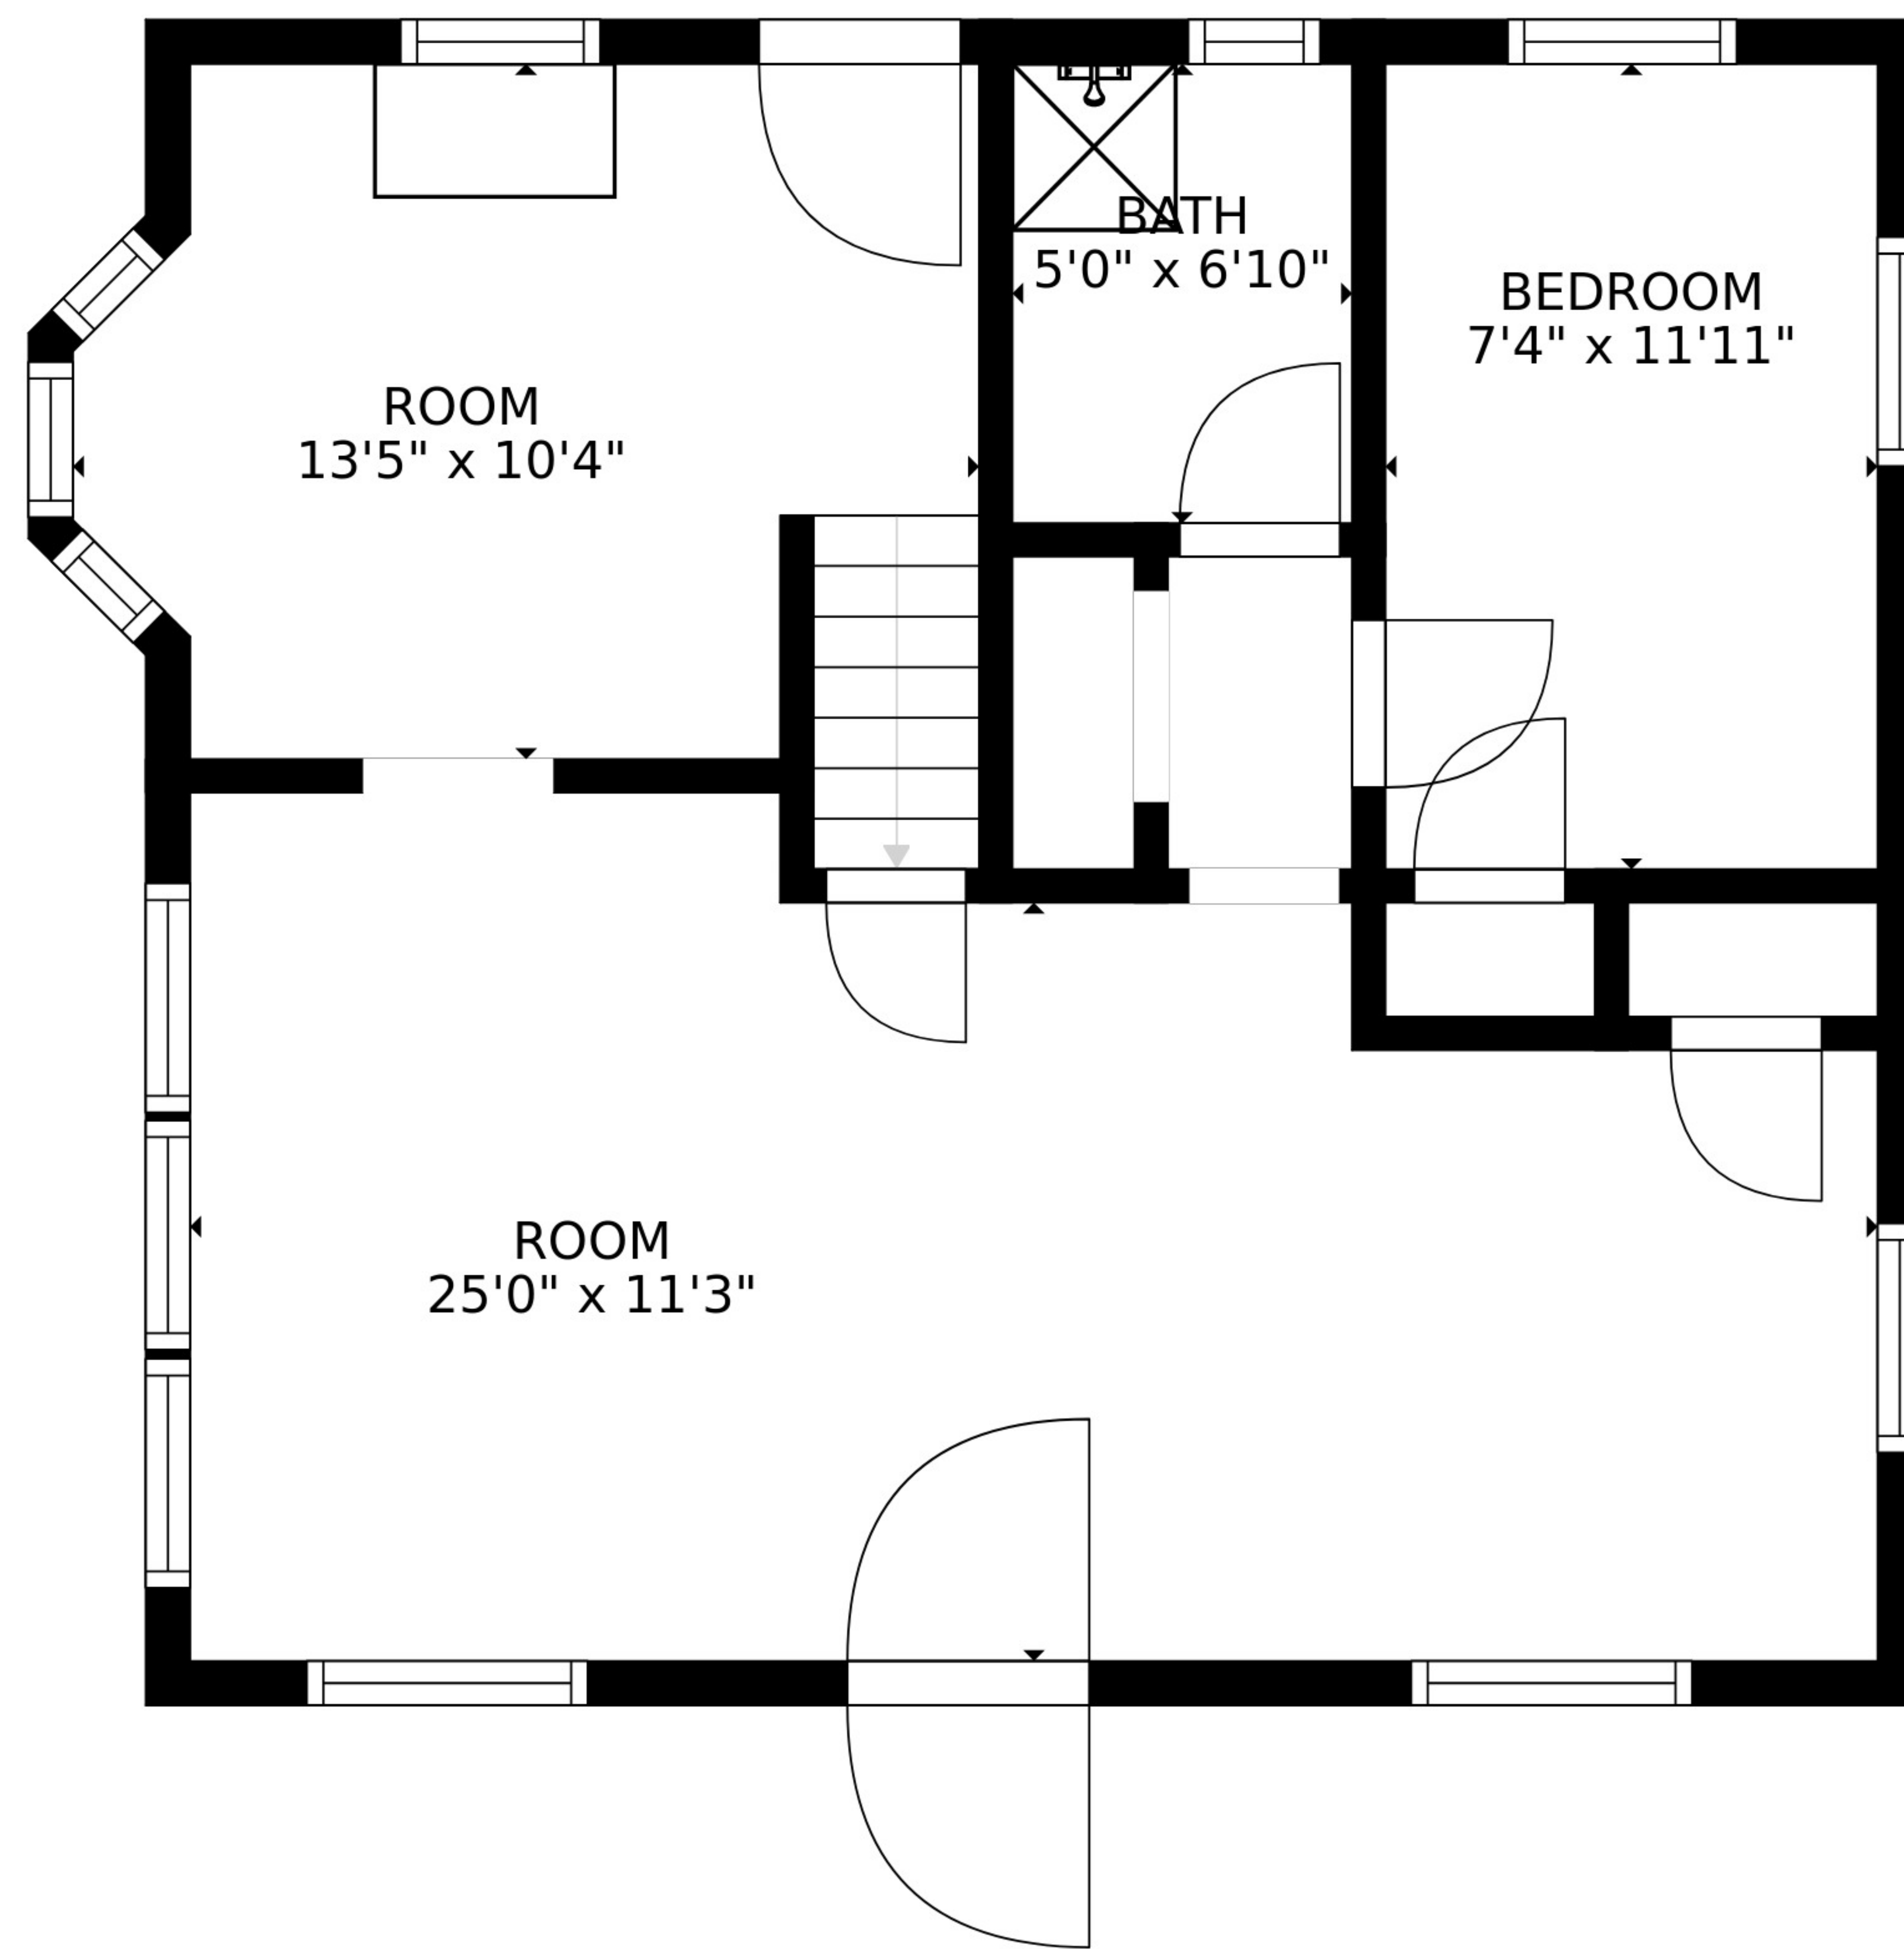

SIZES AND DIMENSIONS ARE APPROXIMATE, ACTUAL MAY VARY.

BEDROOM
13'0" x 18'4"

BATH
5'6" x 3'5"

HALL
5'6" x 10'10"

MASTER BEDROOM
15'0" x 17'10"

SIZES AND DIMENSIONS ARE APPROXIMATE, ACTUAL MAY VARY.

SIZES AND DIMENSIONS ARE APPROXIMATE, ACTUAL MAY VARY.

SIZES AND DIMENSIONS ARE APPROXIMATE, ACTUAL MAY VARY.

SIZES AND DIMENSIONS ARE APPROXIMATE, ACTUAL MAY VARY.

ROOM
31'3" x 31'0"

ROOM
19'10" x 31'0"

ROOM
22'3" x 31'0"

SIZES AND DIMENSIONS ARE APPROXIMATE, ACTUAL MAY VARY.